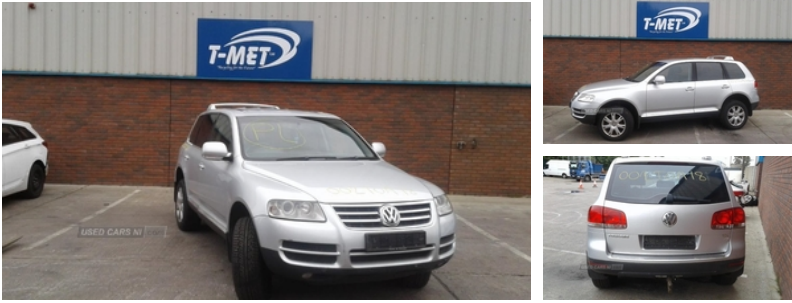

84 Armagh Road Dungannon, , BT71 7JA
Option 3: 02837549092

Volkswagen Touareg SE AUTO | Aug 2006

Engine and gearbox are both in good working condition as are the rest of the parts that are still available. For any queries on a part for this car or any other particular car give T-met a call on 028 37 549092 option 3. Breaking a wide range of cars with hundreds in stock

Fuel Type:	Diesel
Transmission:	Automatic
Colour:	Silver
Engine Size:	2461
CO2 Emission:	273
Tax Band:	M (£735 p/a)
Body Style:	Sport utility vehicle
Insurance group:	15E
Reg:	OE06WCT

Technical Specs

DIMENSIONS	
Length:	4754mm
Width:	1928mm
Height:	1726mm
Seats:	5
Luggage Capacity (Seats Up):	555L
Gross Weight:	2850KG
Max. Loading Weight:	621KG
PERFORMANCE & ECONOMY	
Fuel Consum. (Urban Cold):	20.8MPG
Fuel Consum. (Extra Urban):	34.9MPG
Fuel Consum. (Combined):	28MPG
Fuel Tank Capacity:	100L
Number Of Gears:	6 SPEED
Top Speed:	111MPH
Acceleration 0-100 km/h:	12.9s
Engine Power BHP:	172BHP