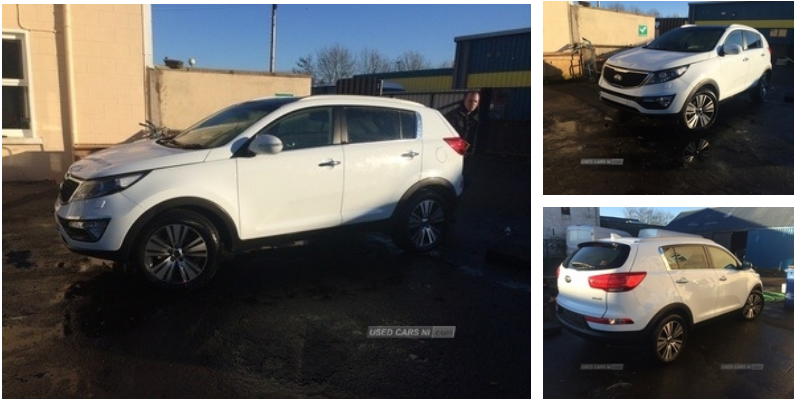

Kia Sportage 3 ISG CRDI | Sep 2015

2015 new model kia sportage level 3 crdi in white for bbreaking NOT FOR RESALE DISMANTLING FOR PARTS. MOST PARTS AVAILABLE. contact glendoor motor salvage on 07740097382.

Miles:	3000
Fuel Type:	Diesel
Transmission:	Manual
Colour:	White
Engine Size:	1685
CO2 Emission:	135
Tax Band:	E (£190 p/a)
Body Style:	Sport utility vehicle
Insurance group:	13E
Reg:	LG65BFN

Technical Specs