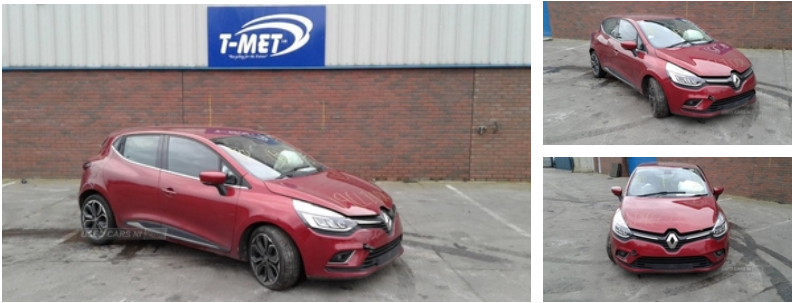

84 Armagh Road,, Dungannon, BT71 7JA
Option 3: 02837549092

Renault Clio 1.5 dCi 90 Dynamique S Nav 5dr Auto | Apr 2017

Engine and gearbox are both in good working condition as are the rest of the parts that are still available. For any queries on a part for this car or any other particular car give T-met a call on 028 37 549092 option 3. Breaking a wide range of cars with hundreds in stock

Vehicle Features

2 coat hooks, 3 point rear seatbelts x3, 3 rear height adjustable headrests, 12V Accessory socket, 60/40 split rear seats, ABS+EBD+Brake assist, Air recirculation control, Alloy wheels, Anti-drill door locks, Anti-lock Braking System, Audio remote control, Auto climate control, Automatic headlights + automatic windscreen wipers, Aux-in socket, Auxiliary input socket, Black door protector with chrome inserts, Black headlamp surrounds, Bluetooth connection, Body colour door handles, Body coloured bumpers, Body coloured rear spoiler, Child lock control of rear doors and windows, Chrome gear knob insert, Chrome interior door handles, Chrome tailgate decoration, Chrome window surround, Climate control, Cloth seat trim, Cruise control, Cruise control + speed limiter, Door mirrors electrically foldable, Driver's seat height adjustment, Driver/Front Passenger airbags, Driver/front passenger side airbags, Driver and passenger front and side airbag deactivation, Drivers airbag, Electric adjustable door mirrors, Electric door mirrors, Electric folding door mirrors, Electric front windows + one touch + anti-pinch, Electric rear windows, ESP, ESP + Traction control + Understeer control, Folding rear seats, Front armrest, Front centre armrest with storage compartment, Front cupholders, Front door storage bin, Front electric windows, Front fog lamps, Front fog lights, Front side airbags(head+thorax), Gloss black centre console, Gloss black dashboard inserts, Glovebox, Hands free Renault card, Heated door mirrors, Height/reach adjust steering wheel, Height