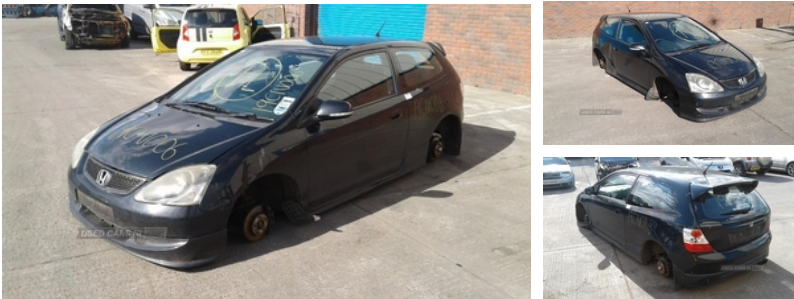

84 Armagh Road,, Dungannon, BT71 7JA
Option 3: 02837549092

Honda Civic 1.6 i-VTEC Sport 3dr | Mar 2005

Engine and gearbox are both in good working condition as are the rest of the parts that are still available. For any queries on a part for this car or any other particular car give T-met a call on 028 37 549092 option 3. Breaking a wide range of cars with hundreds in stock

| | |
|-------------------------|--------------|
| Fuel Type: | Petrol |
| Transmission: | Manual |
| Colour: | Black |
| Engine Size: | 1590 |
| CO2 Emission: | 157 |
| Tax Band: | G (£255 p/a) |
| Body Style: | Hatchback |
| Insurance group: | 13E |
| Reg: | MHZ2629 |