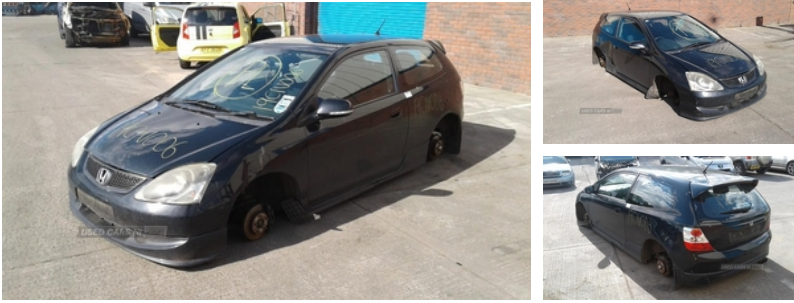

84 Armagh Road Dungannon, , BT71 7JA
Option 3: 02837549092

Honda Civic 1.6 i-VTEC Sport 3dr | Mar 2005

Engine and gearbox are both in good working condition as are the rest of the parts that are still available. For any queries on a part for this car or any other particular car give T-met a call on 028 37 549092 option 3. Breaking a wide range of cars with hundreds in stock

Fuel Type:	Petrol
Transmission:	Manual
Colour:	Black
Engine Size:	1590
CO2 Emission:	157
Tax Band:	G (£255 p/a)
Body Style:	Hatchback
Insurance group:	13E
Reg:	MHZ2629

Technical Specs

DIMENSIONS	
Length:	4140mm
Width:	1695mm
Height:	1440mm
Seats:	5
Luggage Capacity (Seats Up):	315L
Gross Weight:	1605KG
Max. Loading Weight:	437KG