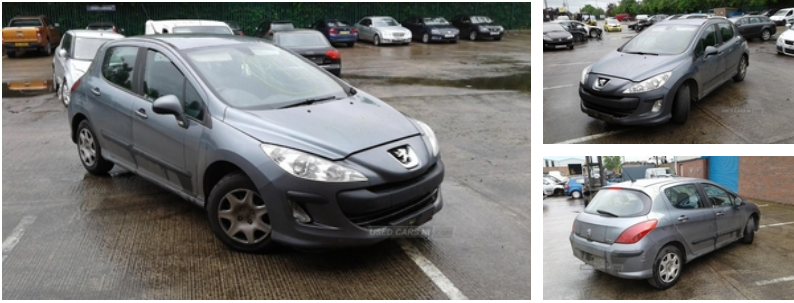

84 Armagh Road Dungannon, , BT71 7JA
Option 3: 02837549092

Peugeot 308 1.6 HDi 90 S 5dr | Sep 2009

Engine and gearbox are both in good working condition as are the rest of the parts that are still available. Breaking a wide range of cars with hundreds in stock. For any queries on a part for this car or any other particular car give T-met a call on

Fuel Type:	Diesel
Transmission:	Manual
Colour:	Grey
Engine Size:	1560
CO2 Emission:	120
Tax Band:	C (£35 p/a)
Body Style:	Hatchback
Insurance group:	13E
Reg:	WV59ZYB

Technical Specs

DIMENSIONS	
Length:	4276mm
Width:	1821mm
Height:	1519mm
Seats:	5
Luggage Capacity (Seats Up):	430L
Gross Weight:	1804KG