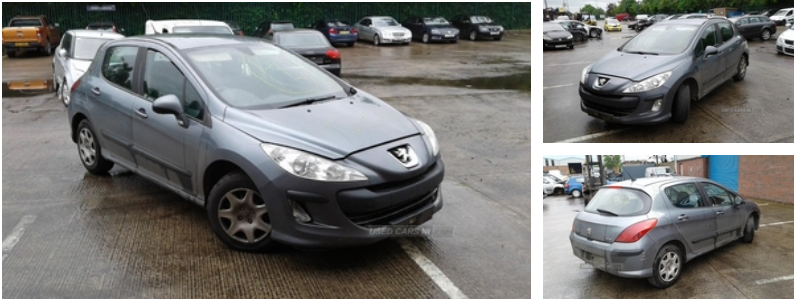

84 Armagh Road,, Dungannon, BT71 7JA
Option 3: 02837549092

Peugeot 308 1.6 HDi 90 S 5dr | Sep 2009

Engine and gearbox are both in good working condition as are the rest of the parts that are still available. Breaking a wide range of cars with hundreds in stock. For any queries on a part for this car or any other particular car give T-met a call on

Fuel Type:	Diesel
Transmission:	Manual
Colour:	Grey
Engine Size:	1560
CO2 Emission:	120
Tax Band:	C (£35 p/a)
Body Style:	Hatchback
Insurance group:	13E
Reg:	WV59ZYB

Technical Specs

DIMENSIONS	
Length:	4276mm
Width:	1821mm
Height:	1519mm
Seats:	5
Luggage Capacity (Seats Up):	430L
Gross Weight:	1804KG