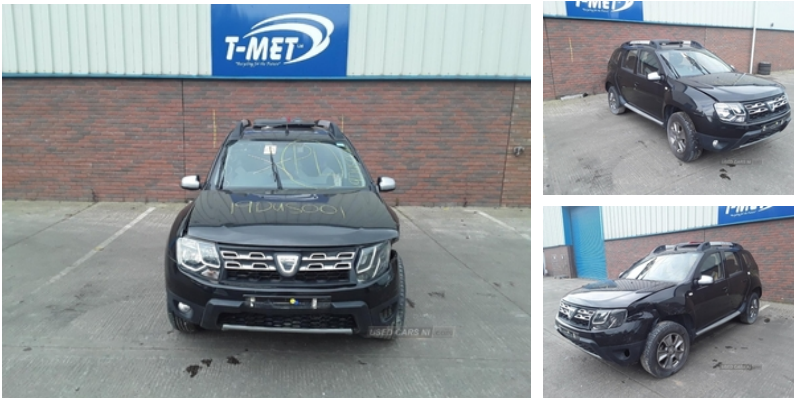

84 Armagh Road,, Dungannon, BT71 7JA
Option 3: 02837549092

Dacia Duster 1.5 dCi 110 Laureate 5dr | Oct 2016

Engine and gearbox are both in good working condition as are the rest of the parts that are still available. Breaking a wide range of cars with hundreds in stock. For any queries on a part for this car or any other particular car give T-met a call on
* ARMAGH 028 37 549092 option 3
* BELFAST 028 90 838176

Fuel Type:	Diesel
Transmission:	Manual
Colour:	Black
Engine Size:	1461
CO2 Emission:	115
Tax Band:	C (£35 p/a)
Body Style:	Sport utility vehicle
Insurance group:	12E
Reg:	YJZ9608

Technical Specs

DIMENSIONS	
Length:	4315mm
Width:	1822mm
Height:	1625mm
Seats:	5
Luggage Capacity (Seats Up):	475L
Gross Weight:	1795KG
Max. Loading Weight:	550KG
PERFORMANCE & ECONOMY	
Fuel Consum. (Urban Cold):	62.8MPG
Fuel Consum. (Extra Urban):	65.7MPG
Fuel Consum. (Combined):	64.2MPG
Fuel Tank Capacity:	50L
Number Of Gears:	6 SPEED
Top Speed:	105MPH
Acceleration 0-100 km/h:	11.8s
Engine Power BHP:	108BHP