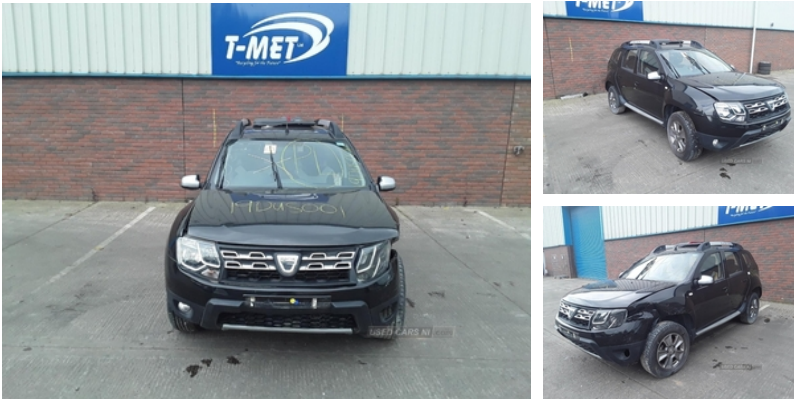

84 Armagh Road Dungannon, , BT71 7JA
Option 3: 02837549092

Dacia Duster 1.5 dCi 110 Laureate 5dr | Oct 2016

Engine and gearbox are both in good working condition as are the rest of the parts that are still available. Breaking a wide range of cars with hundreds in stock. For any queries on a part for this car or any other particular car give T-met a call on
* ARMAGH 028 37 549092 option 3
* BELFAST 028 90 838176

Fuel Type:	Diesel
Transmission:	Manual
Colour:	Black
Engine Size:	1461
CO2 Emission:	115
Tax Band:	C (£35 p/a)
Body Style:	Sport utility vehicle
Insurance group:	12E
Reg:	YJZ9608

Technical Specs

DIMENSIONS	
Length:	4315mm
Width:	1822mm
Height:	1625mm
Seats:	5
Luggage Capacity (Seats Up):	475L
Gross Weight:	1795KG
Max. Loading Weight:	550KG
PERFORMANCE & ECONOMY	
Fuel Consum. (Urban Cold):	62.8MPG
Fuel Consum. (Extra Urban):	65.7MPG
Fuel Consum. (Combined):	64.2MPG
Fuel Tank Capacity:	50L
Number Of Gears:	6 SPEED
Top Speed:	105MPH
Acceleration 0-100 km/h:	11.8s
Engine Power BHP:	108BHP