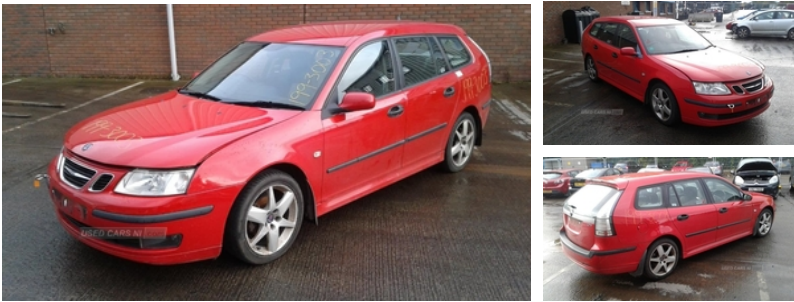

84 Armagh Road Dungannon, , BT71 7JA
Option 3: 02837549092

SAAB 9-3 1.9 TiD Vector Sport [150] 5dr | Mar 2007

Engine and gearbox are both in good working condition as are the rest of the parts that are still available. For any queries on a part for this car or any other particular car give T-met a call on 028 37 549092 option 3.

Fuel Type:	Diesel
Transmission:	Manual
Colour:	Red
Engine Size:	1910
CO2 Emission:	159
Tax Band:	G (£255 p/a)
Body Style:	Estate
Insurance group:	26E
Reg:	TLZ4478

Technical Specs

DIMENSIONS	
Length:	4854mm
Width:	1783mm
Height:	1538mm
Seats:	5
Luggage Capacity (Seats Up):	419L
Gross Weight:	2120KG
Max. Loading Weight:	475KG
PERFORMANCE & ECONOMY	
Fuel Consum. (Urban Cold):	36.2MPG
Fuel Consum. (Extra Urban):	58.9MPG
Fuel Consum. (Combined):	47.9MPG
Fuel Tank Capacity:	58L
Number Of Gears:	6 SPEED
Top Speed:	124MPH
Engine Power BHP:	147.5BHP