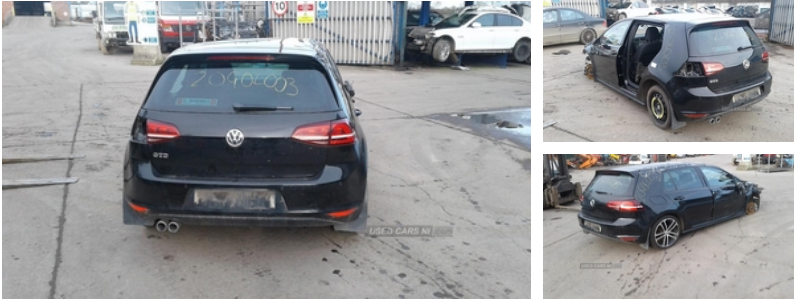

84 Armagh Road Dungannon, , BT71 7JA
Option 3: 02837549092

Volkswagen Golf | Apr 2014 GTD

Fuel Type:	Diesel
Transmission:	Manual
Colour:	Black
Engine Size:	1968
Body Style:	Hatchback
Reg:	WJ64XWY

Engine and gearbox are both in good working condition as are the rest of the parts that are still available. Breaking a wide range of cars with hundreds in stock. For any queries on a part for this car or any other particular car give T-met a call on * ARMAGH 028 37 549092 option 3