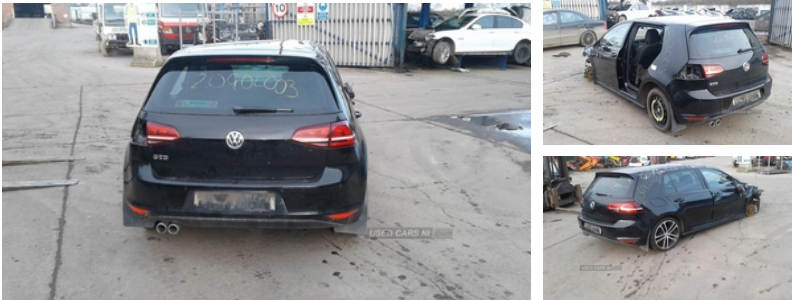

84 Armagh Road,, Dungannon, BT71 7JA
Option 3: 02837549092

Volkswagen Golf | Apr 2014

GTD

Fuel Type:	Diesel
Transmission:	Manual
Colour:	Black
Engine Size:	1968
Body Style:	Hatchback
Reg:	WJ64XWY

Engine and gearbox are both in good working condition as are the rest of the parts that are still available. Breaking a wide range of cars with hundreds in stock. For any queries on a part for this car or any other particular car give T-met a call on * ARMAGH 028 37 549092 option 3