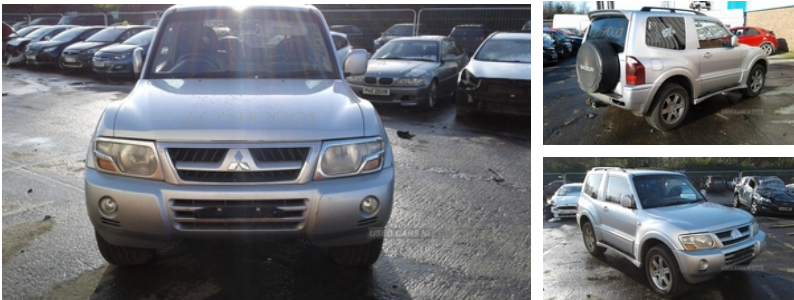

84 Armagh Road,, Dungannon, BT71 7JA
Option 3: 02837549092

Mitsubishi Shogun 3.2 Di-D Warrior 3dr Auto | Mar 2004

Engine and gearbox are both in good working condition as are the rest of the parts that are still available. Breaking a wide range of cars with hundreds in stock. For any queries on a part for this car or any other particular car give T-met a call on * ARMAGH 028 37 549092 option 3

Fuel Type:	Diesel
Transmission:	Automatic
Colour:	Silver
Engine Size:	3200
CO2 Emission:	278
Tax Band:	K (£415 p/a)
Body Style:	Sport utility vehicle
Insurance group:	32A
Reg:	KNZ5475

Technical Specs

DIMENSIONS	
Length:	4315mm
Width:	1565mm
Height:	Not Availablemm
Seats:	5
Luggage Capacity (Seats Up):	414L
Gross Weight:	2510KG
Max. Loading Weight:	520KG
PERFORMANCE & ECONOMY	
Fuel Consum. (Urban Cold):	21.2MPG
Fuel Consum. (Extra Urban):	32.1MPG
Fuel Consum. (Combined):	26.9MPG
Fuel Tank Capacity:	71L
Number Of Gears:	5 SPEED
Top Speed:	106MPH
Acceleration 0-100 km/h:	13.2s
Engine Power BHP:	158.2BHP