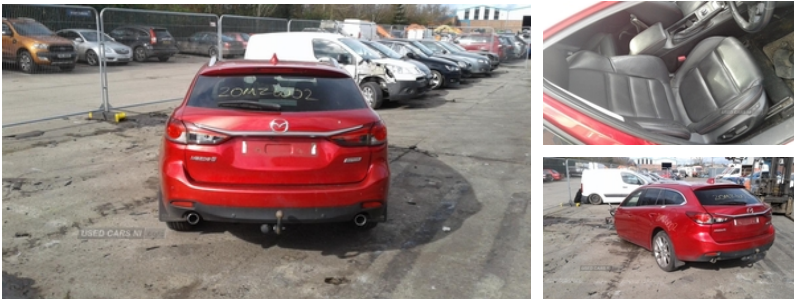

84 Armagh Road,, Dungannon, BT71 7JA
Option 3: 02837549092

Mazda 6 2.2d Sport Nav 5dr | Mar 2015

Engine and gearbox are both in good working condition as are the rest of the parts that are still available. Breaking a wide range of cars with hundreds in stock. For any queries on a part for this car or any other particular car give T-met a call on

Fuel Type:	Diesel
Transmission:	Manual
Colour:	Red
Engine Size:	2184
CO2 Emission:	116
Tax Band:	C (£35 p/a)
Body Style:	Estate
Insurance group:	21E
Reg:	JRZ2180

Technical Specs

DIMENSIONS	
Length:	4805mm
Width:	1840mm
Height:	1475mm
Seats:	5
Luggage Capacity (Seats Up):	522L
Gross Weight:	2090KG
Max. Loading Weight:	512KG
PERFORMANCE & ECONOMY	
Fuel Consum. (Urban Cold):	51.4MPG
Fuel Consum. (Extra Urban):	74.3MPG
Fuel Consum. (Combined):	64.2MPG
Fuel Tank Capacity:	62L
Number Of Gears:	6 SPEED
Top Speed:	130MPH
Acceleration 0-100 km/h:	9.2s
Engine Power BHP:	147.5BHP