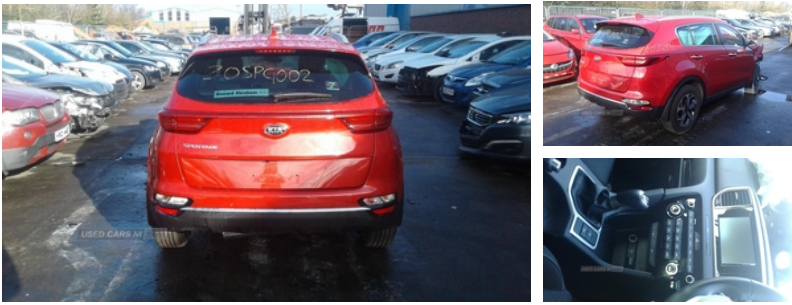

84 Armagh Road Dungannon, , BT71 7JA
Option 3: 02837549092

Kia Sportage 1.6 GDi ISG 2 5dr | Jul 2019

Engine and gearbox are both in good working condition as are the rest of the parts that are still available. Breaking a wide range of cars with hundreds in stock. For any queries on a part for this car or any other particular car give T-met a call on * ARMAGH 028 37 549092 option 3