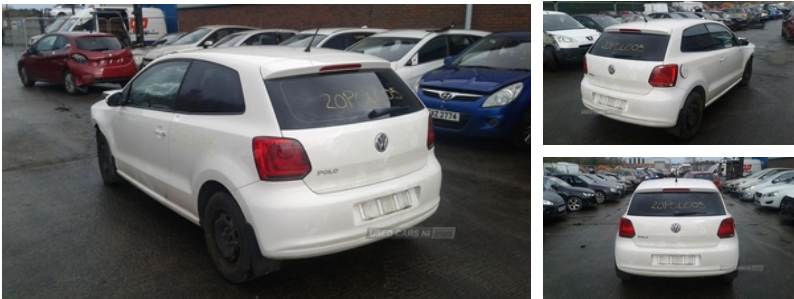

84 Armagh Road,, Dungannon, BT71 7JA
Option 3: 02837549092

Volkswagen Polo 1.2 60 S 3dr | Mar 2012

Engine and gearbox are both in good working condition as are the rest of the parts that are still available. For any queries on a part for this car or any other particular car give T-met a call on 028 37 549092 option 3. Breaking a wide range of cars with hundreds in stock

Fuel Type:	Petrol
Transmission:	Manual
Colour:	White
Engine Size:	1198
CO2 Emission:	128
Tax Band:	D (£160 p/a)
Body Style:	Hatchback
Insurance group:	3E
Reg:	PE12CHF

Technical Specs

DIMENSIONS	
Length:	3970mm
Width:	1682mm
Height:	1485mm
Seats:	5
Gross Weight:	1550KG
Max. Loading Weight:	558KG