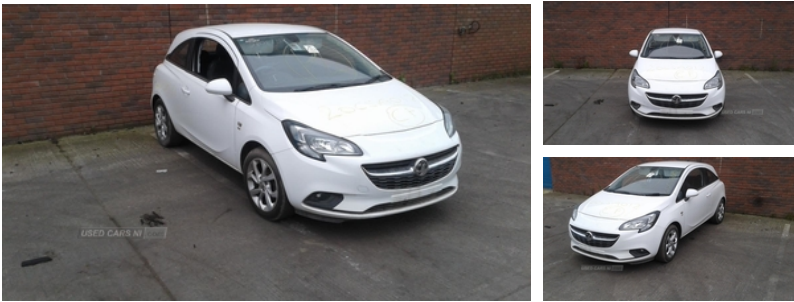

84 Armagh Road Dungannon, , BT71 7JA
Option 3: 02837549092

Vauxhall Corsa 1.4 ecoFLEX Energy 3dr [AC] | Jun 2016

Engine and gearbox are both in good working condition as are the rest of the parts that are still available. Breaking a wide range of cars with hundreds in stock For any queries on a part for this car or any other particular car give T-met a call on ARMAGH 028 37 549092 option 3 CAMPSIE 028 71 812727

Fuel Type:	Petrol
Transmission:	Manual
Colour:	White
Engine Size:	1398
CO2 Emission:	118
Tax Band:	C (£35 p/a)
Body Style:	Hatchback
Insurance group:	6E
Reg:	YM160XJ

Technical Specs

DIMENSIONS	
Length:	4021mm
Width:	1736mm
Height:	1479mm
Seats:	5
Luggage Capacity (Seats Up):	280L
Gross Weight:	1585KG