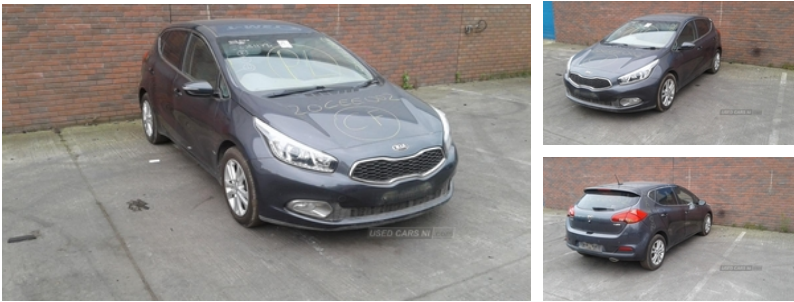

84 Armagh Road,, Dungannon, BT71 7JA
Option 3: 02837549092

Kia Ceed 1.6 CRDi 3 EcoDynamics 5dr | Mar 2014

Engine and gearbox are both in good working condition as are the rest of the parts that are still available. Breaking a wide range of cars with hundreds in stock For any queries on a part for this car or any other particular car give T-met a call on ARMAGH 028 37 549092 option 3 CAMPSIE 028 71 812727

Fuel Type:	Diesel
Transmission:	Manual
Colour:	Silver
Engine Size:	1582
CO2 Emission:	100
Tax Band:	A (£0 p/a)
Body Style:	Hatchback
Insurance group:	13E
Reg:	YH14OTE

Technical Specs

DIMENSIONS	
Length:	4310mm
Width:	1780mm
Height:	1470mm
Seats:	5
Luggage Capacity (Seats Up):	380L
Gross Weight:	1810KG
Max. Loading Weight:	435KG