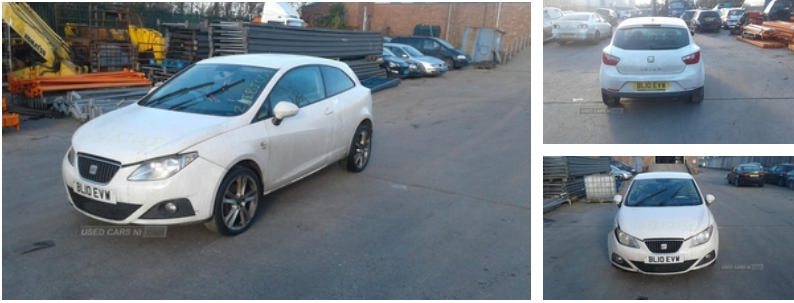

84 Armagh Road,, Dungannon, BT71 7JA
Option 3: 02837549092

Seat Ibiza 1.6 TDI CR Sport 3dr | Aug 2010

Breaking a wide range of cars with hundreds in stock For any queries on a part for this car or any other particular car give T-met a call on

Fuel Type:	Diesel
Transmission:	Manual
Colour:	White
Engine Size:	1598
CO2 Emission:	112
Tax Band:	C (£35 p/a)
Body Style:	Hatchback
Insurance group:	14E
Reg:	BL10EVW

Technical Specs

DIMENSIONS	
Length:	4034mm
Width:	1693mm
Height:	1428mm
Seats:	5
Luggage Capacity (Seats Up):	284L
Gross Weight:	1621KG
Max. Loading Weight:	501KG
PERFORMANCE & ECONOMY	
Fuel Consum. (Urban Cold):	52.3MPG
Fuel Consum. (Extra Urban):	78.5MPG
Fuel Consum. (Combined):	65.7MPG
Fuel Tank Capacity:	45L
Number Of Gears:	5 SPEED
Top Speed:	111MPH
Acceleration 0-100 km/h:	10.5s
Engine Power BHP:	103.3BHP