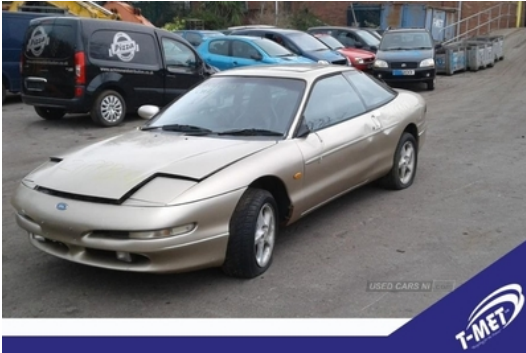

## Ford Probe 2.0i 16V 3dr | Mar 1997

Breaking a wide range of cars with hundreds in stock For any queries on a part for this car or any other particular car give T-met a call on

ARMAGH 028 37 549092 option 3

CAMPSIE 028 71 812727

BELFAST 028 90 836252

<b>Fuel Type:</b>	Petrol
<b>Transmission:</b>	Manual
<b>Colour:</b>	Gold
<b>Engine Size:</b>	1991
<b>Tax Band:</b>	Over 1549 (£345 p/a)
<b>Body Style:</b>	Hatchback
<b>Insurance group:</b>	31D
<b>Reg:</b>	P869GVO