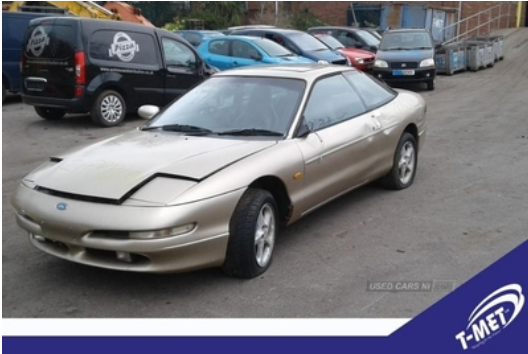

84 Armagh Road Dungannon, , BT71 7JA
Option 3: 02837549092

Ford Probe 2.0i 16V 3dr | Mar 1997

Fuel Type:	Petrol
Transmission:	Manual
Colour:	Gold
Engine Size:	1991
Tax Band:	Over 1549 (£345 p/a)
Body Style:	Hatchback
Insurance group:	31D
Reg:	P869GVO

Technical Specs

DIMENSIONS	
Length:	4585mm
Width:	1905.00mm
Height:	1310mm
Seats:	4
Gross Weight:	1620KG

PERFORMANCE & ECONOMY	
Fuel Consum. (Urban Cold):	25.9MPG
Fuel Consum. (Extra Urban):	41.5MPG
Fuel Consum. (Combined):	34MPG
Fuel Tank Capacity:	58.5L
Number Of Gears:	5 SPEED
Top Speed:	127MPH
Engine Power BHP:	114BHP