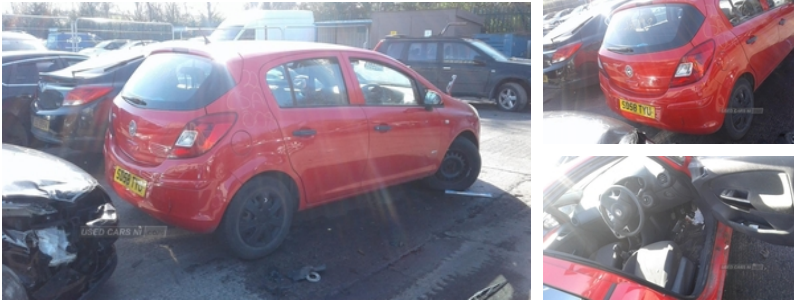

Vauxhall Corsa 1.0i 12V Life 5dr | Oct 2008

ENGINE AND GEAR BOX ARE PERFECT. WE HAVE OVER A THOUSAND CARS IN STOCK WITH A GOOD RANGE OF BOTH OLD AND FRESH VEHICLES. WE OFFER FREE DELIVERY ON ALL PARTS THROUGHOUT IRELAND. PLEASE CALL* ARMAGH 028 37 549092 OPTION 3*CAMPsie 028 71812727*MALLUSK 028 90836252

Vehicle Features

3 point rear seatbelts x3, 3 rear headrests, 14" steel wheels with full wheel covers, ABS+EBA, Body colour bumpers, Body colour door mirrors, Chromed headlamps, Door to door illumination, Dual stage Driver/Passenger Airbags, Electrically adjustable door mirrors, Electric front windows, Front head restraints, Front passenger underseat storage tray, Front seat back map pockets, Immobiliser, Passenger airbag deactivate switch, Punch cloth upholstery, Rear wiper, Remote control central locking, Remote tailgate release, Service interval indicator, Spare wheel, Speed sensitive power steering, Stereo radio/CD player, Triple info display, Welcome lighting

Fuel Type:	Petrol
Transmission:	Manual
Colour:	Red
Engine Size:	998
Body Style:	Hatchback
Insurance group:	2E
Reg:	SD58TYU

Technical Specs

DIMENSIONS	
Length:	3999mm
Width:	1737mm
Height:	1488mm
Seats:	5
Luggage Capacity (Seats Up):	285L
Gross Weight:	1565KG
Max. Loading Weight:	495KG
PERFORMANCE & ECONOMY	
Fuel Consum. (Urban Cold):	38.7MPG
Fuel Consum. (Extra Urban):	61.4MPG
Fuel Consum. (Combined):	50.4MPG
Fuel Tank Capacity:	45L
Number Of Gears:	5 SPEED
Top Speed:	93MPH
Engine Power BHP:	59BHP