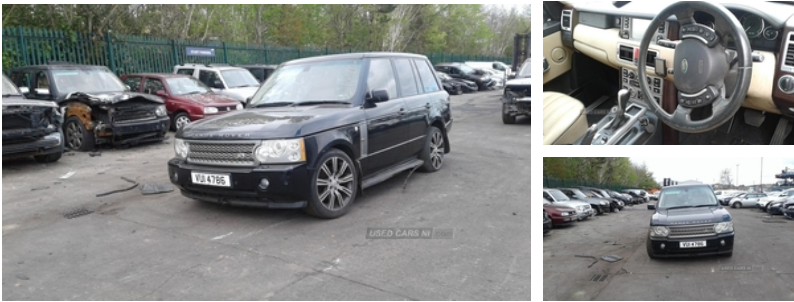

84 Armagh Road Dungannon, , BT71 7JA
Option 3: 02837549092

Land Rover Range Rover 3.0 Td6 VOGUE 4dr Auto | Nov 2006

ENGINE AND GEAR BOX ARE PERFECT. WE HAVE OVER A THOUSAND CARS IN STOCK WITH A GOOD RANGE OF BOTH OLD AND FRESH VEHICLES. WE OFFER FREE DELIVERY ON ALL PARTS THROUGHOUT IRELAND. PLEASE CALL* ARMAGH 048 37 549092 OPTION 3*CAMPISIE 048 71 812727*BELFAST 048 90 838176
See Less

Fuel Type:	Diesel
Transmission:	Automatic
Colour:	Black
Engine Size:	292
Body Style:	Sport utility vehicle
Insurance group:	40E
Reg:	VUI4786

Technical Specs

DIMENSIONS	
Length:	4972mm
Width:	1956mm
Height:	1902mm
Seats:	5
Luggage Capacity (Seats Up):	535L
Gross Weight:	3050KG
Max. Loading Weight:	505KG
PERFORMANCE & ECONOMY	
Fuel Consum. (Urban Cold):	19.6MPG
Fuel Consum. (Extra Urban):	30.1MPG
Fuel Consum. (Combined):	25MPG
Fuel Tank Capacity:	104.5L
Number Of Gears:	5 SPEED
Top Speed:	111MPH
Engine Power BHP:	174.3BHP