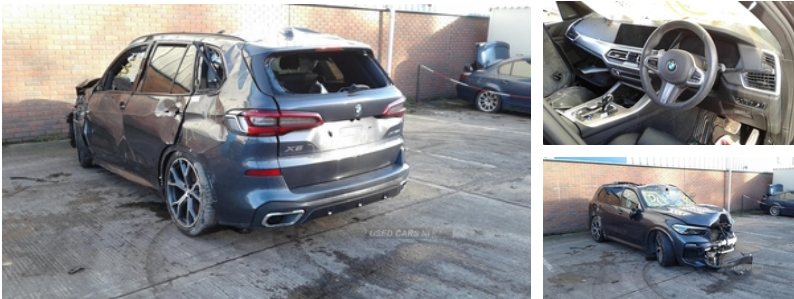

## BMW X5 xDrive30d M Sport 5dr Auto | Sep 2019

ENGINE AND GEAR BOX ARE PERFECT. WE HAVE OVER A THOUSAND CARS IN STOCK WITH A GOOD RANGE OF BOTH OLD AND FRESH VEHICLES. WE OFFER FREE DELIVERY ON ALL PARTS THROUGHOUT IRELAND. PLEASE CALL\* ARMAGH 048 37 549092 OPTION 3\*CAMPBELL 048 71812727\*MALLUSK 048 90836252

### Vehicle Features

12V - Power sockets with 2x centre console and 1x luggage compartment, 20GB hard disc drive (HDD) memory, 40:20:40 split folding rear seats, Active Air Stream kidney grille with high-gloss chrome, Active guard plus, Active protection, Adaptive 2-axle air suspension, Adaptive air flap control bar in high-gloss black, Airbags - driver/front passenger, Ambient interior lighting with 6 pre-designed selectable lights including dynamic function, Anti-lock braking system (ABS), anti trap facility and comfort closing, Attentiveness assist, Automatically dimming rear view mirror, Automatic Stability Control (ASC), Automatic tailgate with top hinged section open and manual bottom hinged section, BMW ConnectedDrive online services, BMW digital live cockpit professional - 12.3" digital instrument panel and 12.3" CID, BMW legal emergency call, BMW Teleservices, Body colour bumpers, Body colour door handles, Body colour mirror housing, Brake drying, Brake energy regeneration, Brake fade compensation, Brake force display, Brake pad wear indicator warning light, Braking pre-tensioning, CBC - (Cornering brake control), Centre and rear interior light, Child seat ISOFIX attachment with rear outer seats includes top tether, Closing system with central locking, Compartment in front of cupholder, Connected Package Professional - X5, Crash sensor activating central locking release, Cruise control with brake function, DAB Tuner enables digital radio reception, Deformation zones - front and rear with door reinforcements and bumpers up to 2.5 mph, Diesel particulate filter, Double wishbone front axle, Drive performance control