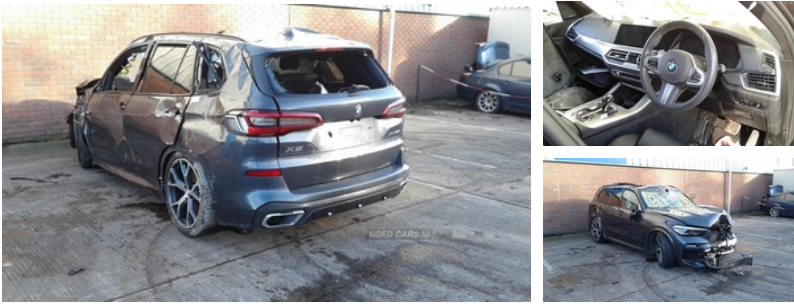

84 Armagh Road Dungannon, , BT71 7JA
Option 3: 02837549092

BMW X5 xDrive30d M Sport 5dr Auto | Sep 2019

ENGINE AND GEAR BOX ARE PERFECT. WE HAVE OVER A THOUSAND CARS IN STOCK WITH A GOOD RANGE OF BOTH OLD AND FRESH VECHILES. WE OFFER FREE DELIVERY ON ALL PARTS THROUGHOUT IRELAND. PLEASE CALL* ARMAGH 048 37 549092 OPTION 3*CAMPSIE 048 71812727*MALLUSK 048 90836252

Fuel Type:	Diesel
Transmission:	Semi-Automatic
Colour:	Grey
Engine Size:	2993
Tax Band:	Petrol/Diesel (£190 p/a)
Body Style:	Sport utility vehicle
Insurance group:	45E
Reg:	YH69RXK

Technical Specs

DIMENSIONS