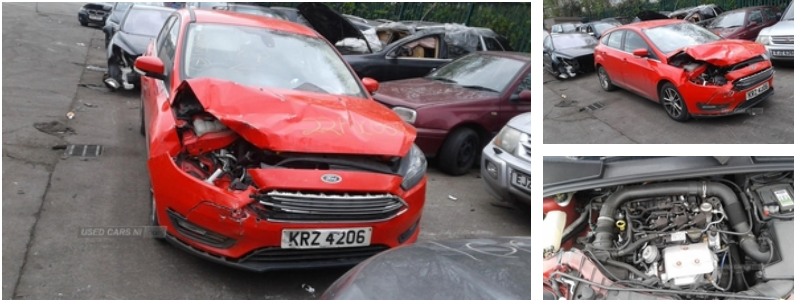

84 Armagh Road Dungannon, , BT71 7JA
Option 3: 02837549092

Ford Focus 1.0 EcoBoost Zetec 5dr | Feb 2016

ENGINE AND GEAR BOX ARE PERFECT. WE HAVE OVER A THOUSAND CARS IN STOCK WITH A GOOD RANGE OF BOTH OLD AND FRESH VEHICLES. WE OFFER FREE DELIVERY ON ALL PARTS THROUGHOUT IRELAND. PLEASE CALL* ARMAGH 048 37 549092 OPTION 3*CAMPSIE 048 71812727*MALLUSK 048 90836252

Vehicle Features

'Quickclear' heated windscreen/heated washer jets, 3 spoke leather steering wheel, 8" colour touch screen, 60/40 split back and cushion rear seats with 2 height adjustable headrests, ABS+Electronic Brake force Distribution, advanced voice control, Air conditioning - CFC-free, Aux input, Bluetooth connection, Body colour bumpers, Body colour door handles, Body colour door mirrors, Body colour rear spoiler, Centre console storage box/armrest, Chrome finish on upper door line, Chrome radiator grille and surround, Cloth upholstery, Digital clock, Driver's seat manual height adjust, Driver's seat with adjustable lumbar support, Driver airbag, Easy fuel capless refuelling system, Eco mode, Electric adjustable heated door mirrors, Electric boot release, emergency assistance, ESP with traction control + emergency brake assist, Front floor mats, Front fog lights, Front inertia reel height adjustable seatbelts with pre-tensioners, Front passenger airbag, Front side airbags, Front variable intermittent wipers with electric wash, Heated rear window, Height adjustable front headrests, Hill start assist, Immobiliser-Passive Anti-Theft System (PATS), Isofix child seat preparation, MyKey system, PAS, Reach + rake adjustable steering column, Remote central double locking, Side curtain airbags, Sports style front seats, Steering column with mounted audio controls, SYNC 2 DAB radio/CD, Tailgate wash/wipe, TFT cluster screen, Thatcham Cat.1 alarm, Three rear inertia reel lap/diagonal seatbelts, Trip computer, Tyre pressure monitoring system, USB connection