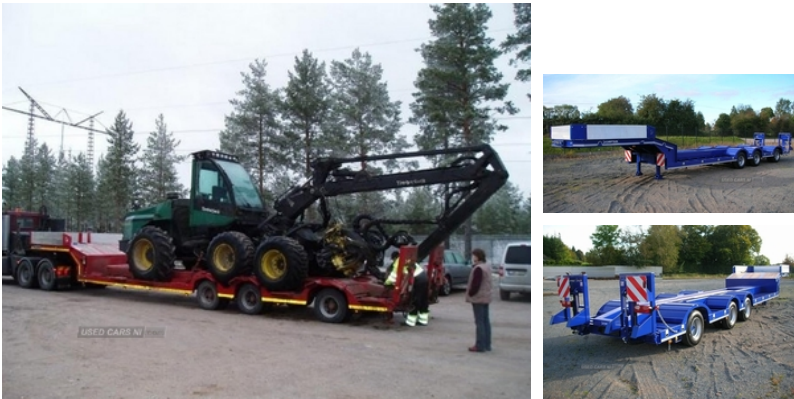

Chieftain <Undefined> 3 Axle Jumbo Forestry Semi Trailer |

Designed specifically to carry forestry forwarders and forwarders by commercial towing vehicles, Chieftain's jumbo forestry trailer is both a reliable and practical transport solution