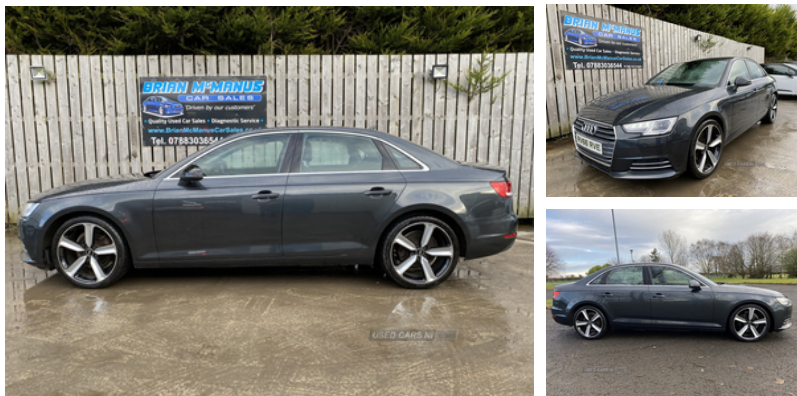

Audi A4 2.0 TDI Ultra SE 4dr | Sep 2016**£11,850**

2016 Audi A4 2.0 TDI Se Ultra, Looks great in this Colour, car has service history and has just been serviced by ourselves, and drives a dream, looks very well pictured with brand new 19inch Alloy Wheels and tyres (optional £750) Very well spec'd car with Auto headlights Auto wipers Daytime running lights Sat Nav Bluetooth On board computer Multi function steering wheel Electric windows Cruise control Optical Parking sensors front and Rear Push button start Electric handbrake with auto hold ISO Fix Audi Drive Select Mode Spare Key Finance available !!, get in touch to discuss a finance package to suit your needs £11850 84k Call Brian on 07883036544 to arrange a Viewing View all our stock on our website All cars Hpi checked and come with 3 months warranty

Vehicle Features

2 USB ports, 3 point rear seatbelts x3, 3 zone climate control, ABS/EBD, Acoustic windscreen, Adaptive driver and front passenger airbags, Adjustable Steering Column/Wheel, Air Bag Driver, Air Bag Passenger, Air Bag Side, Air inlets in titanium black, Alarm, Alloy Wheels, Aluminium door sill trims, Anti-Lock Brakes, Armrest, Audi drive select, Audi Pre sense collision avoidance, Audi smartphone interface, Auto boot lid opening, Auto dimming rear view mirror, Automatic headlights + automatic windscreen wipers, Aux input, Body colour bumpers, Body colour door mirrors, Centre Rear Seat Belt, Chassis, Chrome door handles, Chrome rolled exhaust, Climate Control, Computer, Cruise Control, DAB digital radio module, DAB Radio, Electric adjustable heated door mirrors, Electric front windows, Electric rear windows, Electro-mechanical PAS, Electromechanical parking brake, Electronic Stability Programme, ESP, Exterior aluminium pack - A4, Exterior Lighting,

Miles:	84399
Fuel Type:	Diesel
Transmission:	Manual
Colour:	Grey
Engine Size:	1968
CO2 Emission:	99
Tax Band:	A (£0 p/a)
Body Style:	Saloon
Insurance group:	20E
Reg:	RV66RVE

Technical Specs**DIMENSIONS**