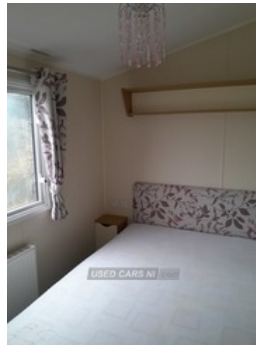

Willerby <Undefined> Seasons | 2018

35' x 12' x 3 Bedroom Double Glazed Gas Central Heating Great space for all the Family Stock No. 75