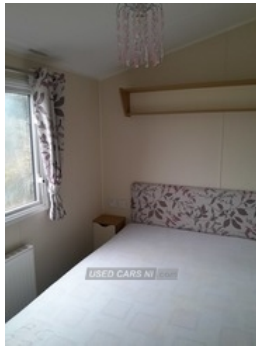

Willerby <Undefined> Seasons | 2018

35' x 12' x 3 Bedroom Double Glazed Gas Central Heating Great space for all the Family Stock No. 75