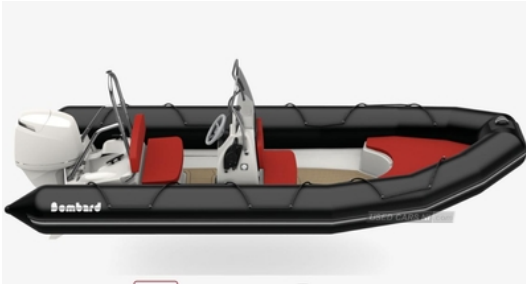

Sketrick Island Kilinchy, Kilinchy, BT23 6QH
+44 7801 228805

Bombard Sunrider 550 | 2023

£33,946 + VAT

Fuel Type: unleaded

Technical Specs

DIMENSIONS

Length: 5.5 mmm

Bombard Sunrider 550 in stock now. This boat offers dedicated seating for 6 but with plenty of additional space to be used for more passengers. White hull, black tubes, fire (red) upholstery, Yamaha 70hp engine. This boat also has a full electronics package fitted (gps, fish-finder, vhf). **Equipment** Hull. Deep-V fiberglass hull, equipped with strakes. Molded nonslip deck, One tow ring, Two back mooring cleats, Access trap to engine trough, One high volume bailer, One drain for flushing, Buoyancy tube. Easy push valve, Polyamide lashing: exclusive new design, PVC bow forceps with locking cleat, Cone reinforcements, Standard equipment. 1 central tilting console with: wheel, casing, direction cable, windshield, handrail, front seat close to the console. 1 separator water / fuel, 1 front trunk, 1 seat-trunk at the rear, One air-pump, One maintenance tool-kit, One owner's manual, Swimming ladder, **Fitted options** Backrest & Bow cushion. Soft EVA deck. Ski Mast. Garmin 7" Multifunction display. Garmin VHF. **Trailer** Indespension Coaster 5 Swing, single axle roller trailer with winch, includes light board. Easily towed by most cars. **Warranty** Hull - 5 years structural warranty. Tubes - 3 years warranty. Fittings - 3 - years warranty. Engine - 3 years warranty. Trailer - 3 years warranty

Vehicle Features

Depthsounder, Gps, Log speedometer, Plotter, Vhf

USED CARS NI

Used Cars NI can take no responsibility for any errors which may appear in listings. Please confirm details with the seller when making an enquiry.