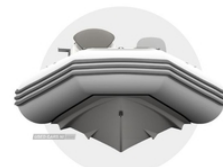

Sketrick Island Kilinchy, Kilinchy, BT23 6QH
+44 7801 228805

Zodiac <Undefined> Yachtline 490 | 2023

£42,246 + VAT

Fuel Type: unleaded

Technical Specs

DIMENSIONS

Length: 4.7 mmm

Zodiac Yachtline 490 in stock now. The Yachtline is Zodiac's most luxurious range, offering maximum seating for the size of boat. High-quality leather upholstery and lost of standard equipment. Yamaha 80hp outboard giving this boat excellent performance for waterspouts or family boating. White hull, white Hypalon tubes, weatherproof leather upholstery. **Manufacturer provided description** The big brother of the Yachtline range. It has superior equipment and has the great advantage of being able to tow skiers and wakeboarders. Designed for large groups of friends or families, it can accommodate up to 9 passengers.