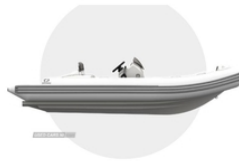

Sketrick Island Kilinchy, Kilinchy, BT23 6QH
+44 7801 228805

Zodiac <Undefined> Yachtline 490 | 2023

£42,246 + VAT

Fuel Type: unleaded

Technical Specs

DIMENSIONS

Length: 4.7 mmm

Zodiac Yachtline 490 in stock now. The Yachtline is Zodiac's most luxurious range, offering maximum seating for the size of boat. High-quality leather upholstery and lost of standard equipment. Yamaha 80hp outboard giving this boat excellent performance for waterspouts or family boating. White hull, white Hypalon tubes, weatherproof leather upholstery. **Manufacturer provided description** The big brother of the Yachtline range. It has superior equipment and has the great advantage of being able to tow skiers and wakeboarders. Designed for large groups of friends or families, it can accommodate up to 9 passengers.

Equipment Removable Tube, 1 Battery switch, 1 GRP Bow Roller w/ Navigation Lights, 12V Plug, 2 Paddles, 3 Breakers, Automatic bilge pump, Battery box, Boarding Ladder, Double Pilot/Co-pilot Seat, Easy Push valves, Extinguisher Recess, Foot Inflator, Glove Box, Interior Fabric Handles, Mechanical Steering System, Passenger Seats w/ Removable Upholstered Cushion, Repair Kit, Console with Wheel, V-shaped Fiberglass Hull w/ Built-in Flaps, Non-Skid Moulded Deck, Mooring Compartment, Aft Locker, Large Rubbing Strake, Lateral Locker, 1 Bow D Ring, 2 Aft Tie-down Points, 1 Self-Bailer, 1 Bow Cleat, 2 Inox Aft Cleats, EVA kit on bow roller and wings, 3 Lifting Points, 85L Built-in Fuel Tank + Fuel Gauge, **Fitted options** Backrests for helm bench. EVA soft deck. **Trailer** Indespension Coaster 5 Swing, single axle roller trailer, winch & lightboard. Easily towed behind most family cars. **Warranty** Hull - 5 years structural warranty. Tubes - 3 years warranty. Fittings - 3 - years warranty. Engine - 3 years warranty. Trailer - 3 years warranty