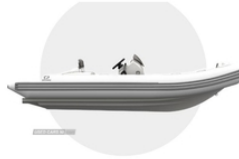

## Zodiac <Undefined> Yachtline 490 | 2023

**£42,246** inc.VAT

**Fuel Type:** unleaded

#### DIMENSIONS

**Length:** 4.7 mmm

Zodiac Yachtline 490 in stock now. The Yachtline is Zodiac's most luxurious range, offering maximum seating for the size of boat. High-quality leather upholstery and lost of standard equipment. Yamaha 80hp outboard giving this boat excellent performance for waterspouts or family boating. White hull, white Hypalon tubes, weatherproof leather upholstery. **Manufacturer provided description** The big brother of the Yachtline range. It has superior equipment and has the great advantage of being able to tow skiers and wakeboarders. Designed for large groups of friends or families, it can accommodate up to 9 passengers.