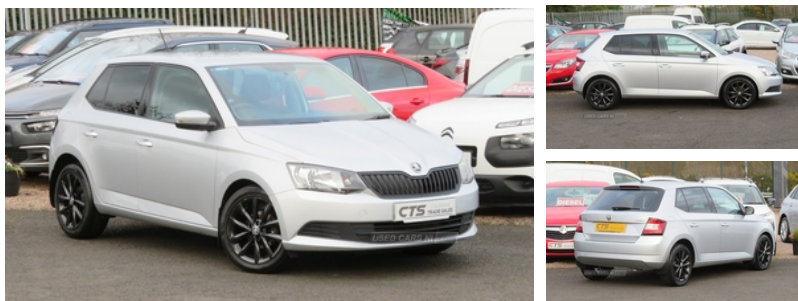

Skoda Fabia 1.4 TDI 75 S 5dr | Jul 2016

**** 1. 4 TDI 5 DOOR ** AIRCON ** BLUETOOTH ** PRIVACY ****

£6,975

Vehicle Features

1.5L bottle holder in front door panels, 2 height adjustable rear headrests, 3x3 point rear seatbelts, 4 speakers, 60/40 split folding rear seat, ABS, Auxiliary socket for external MP3 player, Bluetooth system, Body colour bumpers, Body colour door handles, Body colour door mirrors, Cloth upholstery, Curtain airbags, DAB Digital radio, Driver + passenger vanity mirrors, Driver and passenger airbags, Driver and passenger side airbags, EDS, Electrically adjustable and heated door mirrors, Electric front windows, ESC with ASR, Exterior temperature gauge, Folding grab handles, Front reading lights, Front seatbelt pretensioners, HBA (Hydraulic Brake Assist), Heated rear window, Height/reach adjust steering wheel, Height adjustable driver's seat, Height adjustable front headrests, Height adjustable headlamps, Immobiliser, Interior light with delay, Intermittent rear wash/wipe, Luggage load hooks, Parcel shelf, PAS, Passenger airbag deactivate switch, Pollen filter, Rear courtesy light, Remote central locking, Seatbelt warning, Service interval indicator, Storage compartment under front seats, Swing radio with phone control on the radio display, Ticket holder, Two rear outer seat isofix location points, Tyre pressure monitor, USB and SD card

Miles:	85852
Fuel Type:	Diesel
Transmission:	Manual 5 speed
Colour:	Silver
Engine Size:	1422
Tax Band:	A (£0 p/a)
Body Style:	Hatchback
Insurance group:	10E
Reg:	GC16SUO

Technical Specs

DIMENSIONS	
Length:	3992mm
Width:	1732mm
Height:	1467mm
Seats:	5
Luggage Capacity (Seats Up):	330L
Gross Weight:	1611KG
Max. Loading Weight:	530KG
PERFORMANCE & ECONOMY	
Fuel Consum. (Urban Cold):	65.7MPG
Fuel Consum. (Extra Urban):	80.7MPG
Fuel Consum. (Combined):	74.3MPG
Fuel Tank Capacity:	45L
Number Of Gears:	5 SPEED
Top Speed:	107MPH
Acceleration 0-100 km/h:	13.1s
Engine Power BHP:	73.8BHP