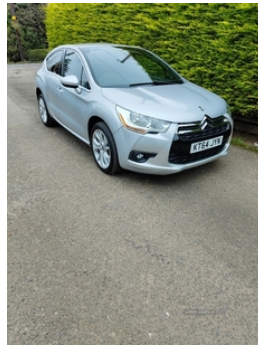

Citroen DS4 2.0 HDi DStyle 5dr Auto | 2015
AUTOMATIC, LOW MILES, MOT' D SEPT. 2024

£8,995

AUTOMATIC 2015 Citroen DS4 DStyle 2.0Hdi 2L, 57,829 miles, MOT'd until September 2024.

Partial service history. In fantastic condition.

6 months mechanical warranty.

Finance arranged at keen rates.

Vehicle Features

1/3 to 2/3 split folding rear seats, 3 point inertia reel seatbelts on all 5 seats, 12V socket in luggage compartment, ABS + EBD + EBA, Automatic headlights, Automatic illumination of hazard warning lights, Automatic rain sensing wipers, Auxiliary input socket, Body colour door handles, Body coloured bumpers, Body coloured door mirrors, Boot net, Chrome grille surround, Chrome rear bumper inserts, Cornering front fog lights, Cruise control + speed limiter, Curtain airbags, DAB Digital radio, Dark tinted rear side windows + tailgate window, Deadlocks, Diesel particulate filter, Driver/Front Passenger airbags, Dual zone automatic air conditioning, Electric adjustable/heated/folding door mirrors, Electric front windows + drivers one touch/anti-trap, Electrochrome rear view mirror, Electronic parking brake, ESP, Front/rear floor mats, Front and rear headrests, Front armrest with storage bin, Front lateral airbags, Front passenger seat height adjust, Front seatbelt pretensioners with force limiters, Front sports seats including electric lumbar support,

Miles:	57829
Fuel Type:	Diesel
Transmission:	Automatic
Colour:	Silver
Engine Size:	1997
CO2 Emission:	149
Tax Band:	F (£210 p/a)
Body Style:	Hatchback
Insurance group:	23E
Reg:	KT64JYN

Technical Specs

DIMENSIONS	
Length:	4275mm
Width:	1810mm
Height:	1523mm
Seats:	5
Luggage Capacity (Seats Up):	385L
Gross Weight:	1940KG
Max. Loading Weight:	400KG