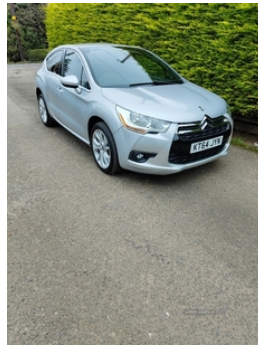

Citroen DS4 2.0 HDi DStyle 5dr Auto | 2015
AUTOMATIC, LOW MILES, MOT' D AUG 2025

£8,995

AUTOMATIC 2015 Citroen DS4 DStyle 2.0Hdi 2L, 57,942 miles, MOT'd until August 2025.

Partial service history. In fantastic condition.

6 months mechanical warranty.

Finance arranged at keen rates.

Vehicle Features

1/3 to 2/3 split folding rear seats, 3 point inertia reel seatbelts on all 5 seats, 12V socket in luggage compartment, ABS + EBD + EBA, Automatic headlights, Automatic illumination of hazard warning lights, Automatic rain sensing wipers, Auxiliary input socket, Body colour door handles, Body coloured bumpers, Body coloured door mirrors, Boot net, Chrome grille surround, Chrome rear bumper inserts, Cornering front fog lights, Cruise control + speed limiter, Curtain airbags, DAB Digital radio, Dark tinted rear side windows + tailgate window, Deadlocks, Diesel particulate filter, Driver/Front Passenger airbags, Dual zone automatic air conditioning, Electric adjustable/heated/folding door mirrors, Electric front windows + drivers one touch/anti-trap, Electrochrome rear view mirror, Electronic parking brake, ESP, Front/rear floor mats, Front and rear headrests, Front armrest with storage bin, Front lateral airbags, Front passenger seat height adjust, Front seatbelt pretensioners with force limiters, Front sports seats including electric lumbar support,

Miles:	57942
Fuel Type:	Diesel
Transmission:	Automatic
Colour:	Silver
Engine Size:	1997
CO2 Emission:	149
Tax Band:	F (£210 p/a)
Body Style:	Hatchback
Insurance group:	23E
Reg:	KT64JYN

Technical Specs

DIMENSIONS