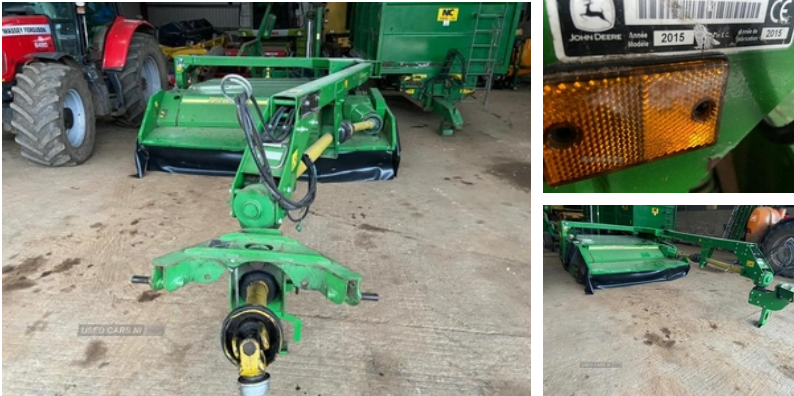

## John Deere 1365 | 2015

### Vehicle Features

John Deere 1365 Mower. Very good condition