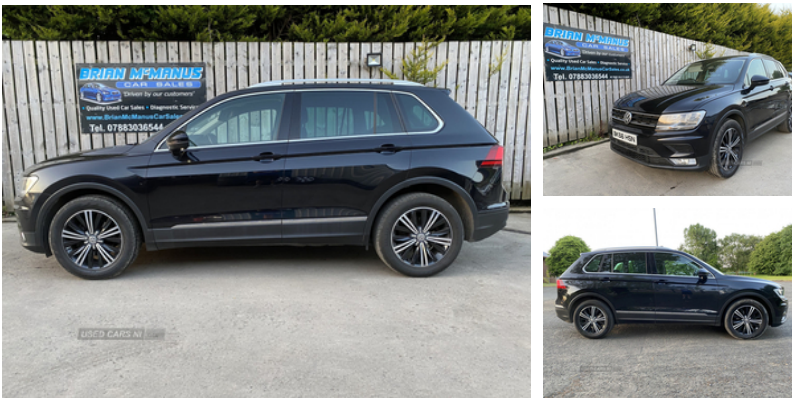

Volkswagen Tiguan 2.0 TDi 150 SE Nav 5dr
| Sep 2016

£13,750

2016 Volkswagen Tiguan 2.0Tdi 150Bhp Se Nav model, This lovely modern looking Jeep has just been serviced by ourselves, Timing Belt has also been done Very tidy Jeep with loads of spec, such as Auto headlights Auto wipers Multi function steering wheel Bluetooth Touchscreen Radio Electric windows On board computer Electric handbrake with auto hold Remote locking Cruise Control Auto stop start DAB Radio 18inch Alloys Front and Rear Optical Parking System Navigation Finance available. Feel free to contact us to tailor a quote to suit your needs Hpi clear ,safety checked ,3 months warranty £13750 86k Call Brian on 07883036544 to arrange a viewing/Book a Test Drive View all our stock on our website

Miles:	86750
Fuel Type:	Diesel
Transmission:	Manual
Colour:	Black
Engine Size:	1968
CO2 Emission:	125
Tax Band:	D (£160 p/a)
Body Style:	Sport utility vehicle
Insurance group:	19E
Reg:	BK66HSN

Technical Specs