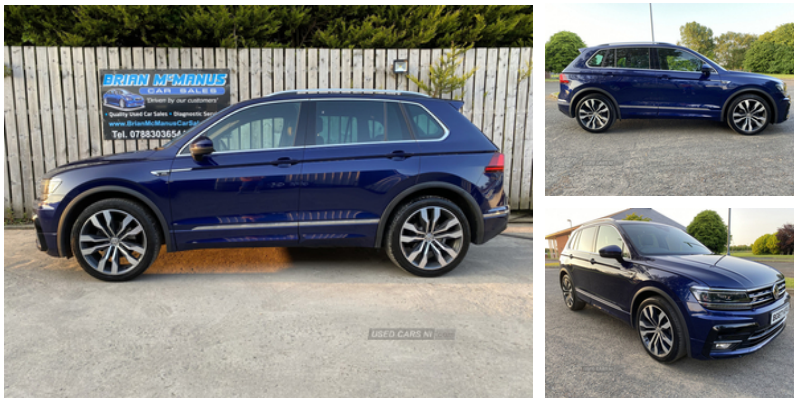

Volkswagen Tiguan 2.0 TDi 150 R-Line 5dr | Sep 2017

£19,150

2017 Volkswagen Tiguan R-Line 2.0Tdi 150Bhp This lovely Top Spec modern looking Jeep comes with service history, has just been serviced by ourselves, Timing Belt has also been done Very tidy Jeep with loads of spec, such as Sliding Glass Roof Auto headlights Auto wipers Multi function steering wheel Bluetooth Touchscreen Radio Electric windows On board computer Electric handbrake with auto hold Remote locking Cruise Control Auto stop start DAB Radio 20inch Alloys Front and Rear Optical Parking System Navigation Reversing Camera Finance available. Feel free to contact us to tailor a quote to suit your needs Hpi clear ,safety checked ,3 months warranty £19150 74k Call Brian on 07883036544 to arrange a viewing/Book a Test Drive View all our stock on our website

Vehicle Features

3 rear 3 point seatbelts, 3 rear headrests, 3 zone climate control, 4 load lashing points, 12V socket in centre console, 20" Suzuka alloy wheels + anti theft wheel bolts, 40:20:40 split folding rear seats, ABS+EBD+Brake assist, Active bonnet, Active information display, Active pedestrian safety system, Adaptive cruise control, Adjustable Steering Column/Wheel, Air-Conditioning, Air Bag Driver, Air Bag Knee, Air Bag Passenger, Air Bag Side, Alarm, Alarm with interior protection, Alloy Wheels, Ambient lighting pack - Tiguan, Anti-Lock Brakes, Armrest, Auto dimming interior mirror, Automatic activation of hazard warning lights, Aux-in socket, Bag hook in luggage compartment, Black headlining, Bluetooth phone integration system, Body colour door handles, Body colour door mirrors, Body coloured bumpers, Body colour rear spoiler, Car-Net App-Connect, Carpet, Central Door Locking, Centre Rear Seat Belt, Chassis, Chrome door trim inserts, Chrome side window surrounds, Chrome trimmed radiator grille,