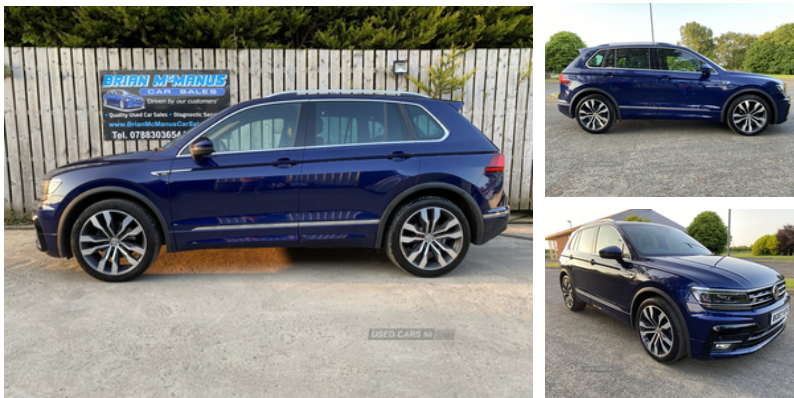

Volkswagen Tiguan 2.0 TDi 150 R-Line 5dr | Sep 2017**£17,950**

2017 Volkswagen Tiguan R-Line 2.0Tdi 150Bhp This lovely Top Spec modern looking Jeep comes with service history, has just been serviced by ourselves, Timing Belt has also been done Very tidy Jeep with loads of spec, such as Sliding Glass Roof Auto headlights Auto wipers Multi function steering wheel Bluetooth Touchscreen Radio Electric windows On board computer Electric handbrake with auto hold Remote locking Cruise Control Auto stop start DAB Radio 20inch Alloys Front and Rear Optical Parking System Navigation Reversing Camera Finance available. Feel free to contact us to tailor a quote to suit your needs Hpi clear ,safety checked ,3 months warranty £17950 74k Call Brian on 07883036544 to arrange a viewing/Book a Test Drive View all our stock on our website

Vehicle Features

3 rear 3 point seatbelts, 3 rear headrests, 3 zone climate control, 4 load lashing points, 12V socket in centre console, 20" Suzuka alloy wheels + anti theft wheel bolts, 40:20:40 split folding rear seats, ABS+EBD+Brake assist, Active bonnet, Active information display, Active pedestrian safety system, Adaptive cruise control, Adjustable Steering Column/Wheel, Air-Conditioning, Air Bag Driver, Air Bag Knee, Air Bag Passenger, Air Bag Side, Alarm, Alarm with interior protection, Alloy Wheels, Ambient lighting pack - Tiguan, Anti-Lock Brakes, Armrest, Auto dimming interior mirror, Automatic activation of hazard warning lights, Aux-in socket, Bag hook in luggage compartment, Black headlining, Bluetooth phone integration system, Body colour door handles, Body colour door mirrors, Body coloured bumpers, Body colour rear spoiler, Car-Net App-Connect, Carpet, Central Door Locking, Centre Rear Seat Belt, Chassis, Chrome door trim inserts,

Miles:	74981
Fuel Type:	Diesel
Transmission:	Manual
Colour:	Blue
Engine Size:	1968
CO2 Emission:	125
Tax Band:	Petrol/Diesel (£190 p/a)
Body Style:	Sport utility vehicle
Insurance group:	18E
Reg:	BG67KFA