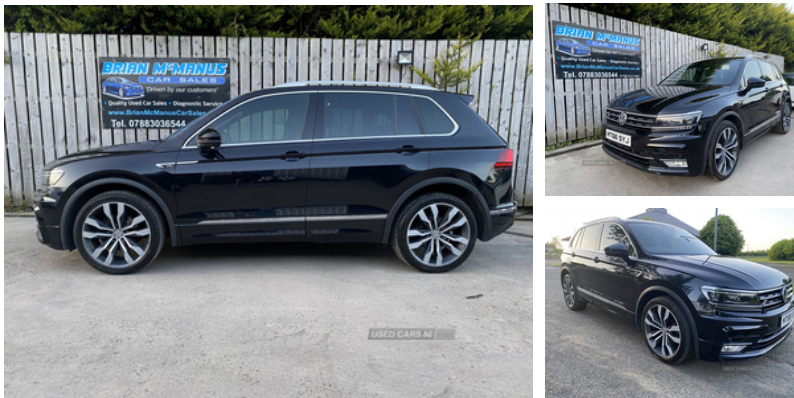

**Volkswagen Tiguan 2.0 TDi 150 4Motion R-Line
5dr DSG | Dec 2016**

£18,450

Miles:	92980
Fuel Type:	Diesel
Transmission:	Automatic
Colour:	Black
Engine Size:	1968
CO2 Emission:	149
Tax Band:	F (£210 p/a)
Body Style:	Sport utility vehicle
Insurance group:	17E
Reg:	MT66SYJ

2016 Volkswagen Tiguan R-Line 2.0Tdi 150Bhp Dsg 4Motion, This lovely Top Spec modern looking Jeep comes with service history, has just been serviced by ourselves, Timing Belt has also been done Very tidy Jeep with loads of spec, such as Sliding Glass Roof Auto headlights Auto wipers Multi function steering wheel Bluetooth Touchscreen Radio Electric windows On board computer Electric handbrake with auto hold Remote locking Cruise Control Spare key Auto stop start DAB Radio 20inch Alloys Front and Rear Optical Parking System Navigation Finance available. Feel free to contact us to tailor a quote to suit your needs Hpi clear ,safety checked ,3 months warranty £18450 92k Call Brian on 07883036544 to arrange a viewing/Book a Test Drive View all our stock on our website