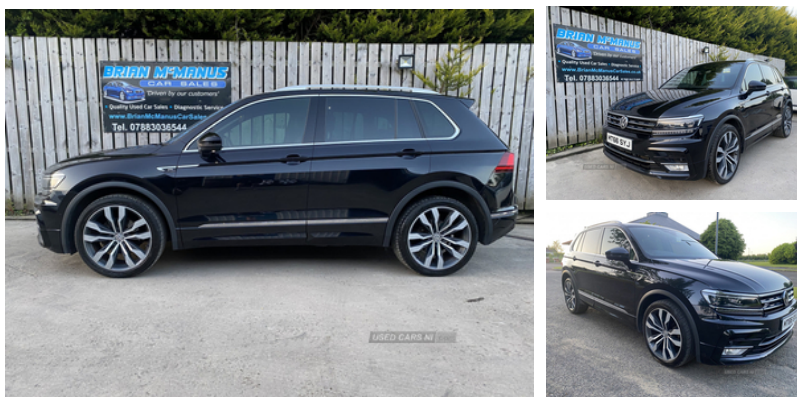

**Volkswagen Tiguan 2.0 TDi 150 4Motion R-Line
5dr DSG | Dec 2016****£17,450**

2016 Volkswagen Tiguan R-Line 2.0Tdi 150Bhp Dsg 4Motion, This lovely Top Spec modern looking Jeep comes with service history, has just been serviced by ourselves, Timing Belt has also been done Very tidy Jeep with loads of spec, such as Sliding Glass Roof Auto headlights Auto wipers Multi function steering wheel Bluetooth Touchscreen Radio Electric windows On board computer Electric handbrake with auto hold Remote locking Cruise Control Spare key Auto stop start DAB Radio 20inch Alloys Front and Rear Optical Parking System Navigation Finance available. Feel free to contact us to tailor a quote to suit your needs Hpi clear ,safety checked ,3 months warranty £17450 92k Call Brian on 07883036544 to arrange a viewing/Book a Test Drive View all our stock on our website

Vehicle Features

3 rear 3 point seatbelts, 3 rear headrests, 3 zone climate control, 4 load lashing points, 20" Suzuka alloy wheels + anti theft wheel bolts, 40:20:40 split folding rear seats, ABS+EBD+Brake assist, Active bonnet, Active information display, Active pedestrian safety system, Adaptive cruise control, Adjustable Steering Column/Wheel, Air-Conditioning, Air Bag Driver, Air Bag Knee, Air Bag Passenger, Air Bag Side, Alarm, Alarm with interior protection, Alloy Wheels, Ambient lighting pack - Tiguan, Anti-Lock Brakes, Armrest, Auto dimming interior mirror, Aux-in socket, Bag hook in luggage compartment, Black headlining, Bluetooth phone integration system, Body colour door handles, Body colour door mirrors, Body coloured bumpers, Body colour rear spoiler, Bumpers, Car-Net App-Connect, Central Door Locking, Centre Rear Seat Belt, Chrome door trim inserts, Chrome side window surrounds, Chrome trimmed radiator grille,