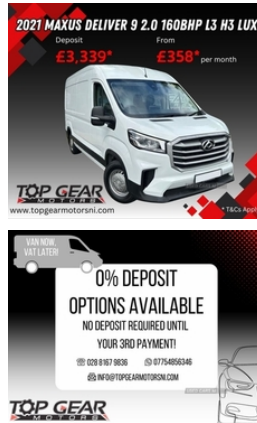

Maxus Deliver 9 2.0 D20 163 High Roof Van | Oct 2021

AIR CON, BLUETOOTH, PARKING AID, LANE KEEP ASSIST, CRUISE

2021 MAXUS DELIVER 9 2.0 160 BHP L3 H3 LUX FWD P/V ** AIR CON, BLUETOOTH, PARKING SENSORS, LANE KEEP ASSIST, CRUISE CONTROL ** We can settle your existing finance! Part exchange / trade in of your vehicle accepted! £0 Deposit options available* 3 Months Warranty Fully Serviced Fully Valeted ** SPARE KEY, WARRANTED MILES, FULL SERVICE HISTORY ** Spec Includes: Rear Parking Sensors Air Conditioning Lane Keep Assist Bluetooth Handsfree Media Connectivity USB Port Cruise Control Speed Limiter Auto Start/Stop LED Daytime Running Lights Selectable Power Modes 3 Seats Electric Windows Ply Lined Bulkhead & More... ** CALL TODAY TO BOOK A TEST DRIVE ** Why buy from Top Gear Motors? Top Gear Motors are a small family owned business who have been established for over 27 Years! We take great pride in our work and value our customers and their experience. Part Exchange / Trade In of your Vehicle Accepted! We can settle your existing finance! 6/12/24/36 Months Upgraded Warranties Available Finance Packages Available Seen something you like but want it tailored to your taste? We offer full customisation packages for all our cars and commercial vehicles, such as body kits, alloy wheels, window tinting, and more! Contact us now for more information! 07754856346 02881679836 54 Learmore Rd, Killen, Castlederg, BT81 7SD 98A Doogary Rd, Omagh, BT79 0BN

Vehicle Features

3 point seatbelts for all seats, 8 way adjustable driver's seat, 8-Direction Adjustable Drivers Seat with Armrest, 12V socket, 16" alloy wheels, 16" steel wheels, 16in Steel Wheels - Centre Trim,

£15,950 + VAT

Miles:	63689
Fuel Type:	DIESEL
Transmission:	Manual
Colour:	White
Engine Size:	1996
Tax Band:	Light goods vehicle (£335 p/a)
Body Style:	Van
Reg:	AO71NOU

Technical Specs

DIMENSIONS	
Length:	5940mm
Width:	2062mm
Height:	2535mm
Seats:	3
Luggage Capacity (Seats Up):	
Not AvailableL	
Gross Weight:	3500KG
PERFORMANCE & ECONOMY	
Fuel Consum. (Urban Cold):	46.3MPG
Fuel Consum. (Extra Urban):	65.7MPG
Fuel Consum. (Combined):	29.7MPG
Fuel Tank Capacity:	80L
Number Of Gears:	6 SPEED
Top Speed:	100MPH
Engine Power BHP:	158.9BHP