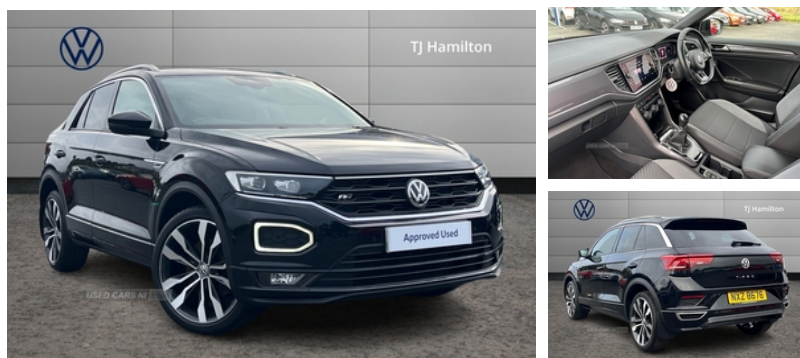

## Volkswagen T-Roc 1.5 TSI EVO R-Line 5dr | Oct 2019

# £18,495

**2 YEARS UNLIMITED MILEAGE WARRANTY AND ROADSIDE ASSISTANCE**

Exterior Features, Front and rear electric windows, Front windscreen wiper with intermittent wipe and 4 position delay, Heated rear window, Rain sensor, Rear tinted glass from B-pillar backwards approx 65% tinted, Rear windscreen washer and wiper with interval delay, Black grained lower door protectors, Black grained wheel arches, Body colour door handles, Body colour rear roof spoiler, Chrome effect left and right trapezoid exhaust tailpipe fascia surround, Chrome trim on upper and lower radiator grille, Fully galvanised body, Automatic hazard lights activation under emergency braking, Front fog lights with static cornering function, High level 3rd brake light, LED darkened rear light clusters, LED dipped and main beam headlights with automatic range adjustment including signature LED daytime running lights, LED rear number plate lights, Manual coming/automatic leaving home lighting function, Safety, ABS, Electronic parking brake with auto hold, ESC with EDL, ASR, EDTC and trailer stabilisation function, Ventilated front and rear disc brakes, Volkswagen roadside assistance, Adaptive cruise control, Driver alert system with audible and visual fatigue detection system, Driver profile selection, Front assist, radar sensor controlled distance monitor, city emergency braking + predictive pedestrian protection, Lane assist, Progressive power assisted steering, Auto dimming interior rear view mirror, Door mirror integrated indicators, Electrically foldable, adjustable and heated door mirrors with puddle lights and reverse activated kerb-view adjustment on passenger's door mirror, 3 rear three