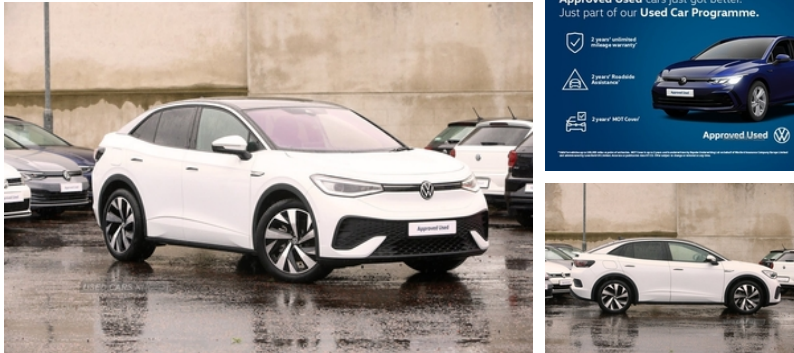

## Volkswagen ID.5 150kW Max Pro Performance 77kWh 5dr Auto | Jan 2023

# £32,995

**2 YEARS VW APPROVED WARRANTY AND 2 YEARS  
ROADSIDE ASSISTANCE**

<b>Miles:</b>	7
<b>Fuel Type:</b>	Electric
<b>Transmission:</b>	Automatic
<b>Colour:</b>	Pure White
<b>Tax Band:</b>	Electric (£0 p/a)
<b>Body Style:</b>	Hatchback
<b>Insurance group:</b>	33P
<b>Reg:</b>	SXZ1265