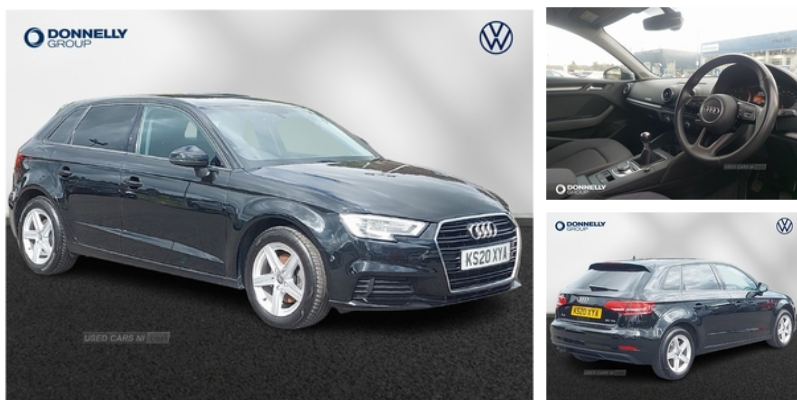

Audi A3 30 TDI 116 SE Technik 5dr | Jun 2020
30 MONTHS WARRANTY AND 12 MONTHS BREAKDOWN COVER INCLUDED

£12,990

Audi A3 30 TDI 116 SE Technik 5dr

Miles:	58027
Fuel Type:	Diesel
Transmission:	Manual
Colour:	Mythos Black, Metallic
Engine Size:	1598
Tax Band:	Petrol/Diesel (£190 p/a)
Body Style:	Hatchback
Insurance group:	18E
Reg:	KS20XYA

Technical Specs

DIMENSIONS	
Length:	4313mm
Width:	1785mm
Height:	1426mm
Seats:	5
Luggage Capacity (Seats Up):	380L
Gross Weight:	1875KG
Max. Loading Weight:	585KG
PERFORMANCE & ECONOMY	
Fuel Consum. (Urban Cold):	56.5MPG
Fuel Consum. (Extra Urban):	70.6MPG
Fuel Consum. (Combined):	64.2MPG
Fuel Tank Capacity:	50L
Number Of Gears:	6 SPEED
Top Speed:	127MPH
Acceleration 0-100 km/h:	10.4s
Engine Power BHP:	114BHP