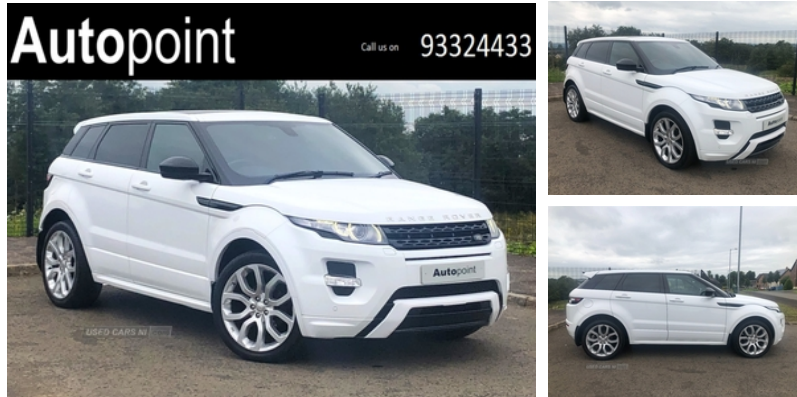

**Land Rover Range Rover Evoque 2.2 SD4
Dynamic 5dr | Jun 2014**

£10,990

20" ALLOYS + FULLY COLOUR CODED + PANORAMIC GLASS ROOF

- # FUJI WHITE GLOSS PAINTWORK
- # BLACK & RED LEATHER INTERIOR
- # 20" ALLOY WHEELS
- # FIXED PANORAMIC GLASS ROOF
- # MERIDIAN SOUND SYSTEM
- # HEATED FRONT SEATS
- # ELECTRIC FRONT SEAT ADJUSTMENT WITH DRIVER MEMORY
- # DAB RADIO
- # SAT NAV
- # BLUETOOTH TELEPHONE SYSTEM
- # BLUETOOTH MUSIC STREAMING
- # FRONT & REAR PARKING SENSORS
- # REVERSING CAMERA

Vehicle Features

3 rear 3 point seatbelts, 3 seat rear bench, 10 way electrically adjustable driver seat with lumbar support + memory and 8 way electric adjustable passenger seat with 2 way lumbar support, 12V power point front, 12V power point in luggage area, 60/40 split folding rear seat, ABS, Adaptive dynamics, Alarm, Aluminium pedals, Audio Connectivity System, audio server and CD storage, Auto climate control with air filtration, Automatic headlamp activation, Auxiliary Audio Jack, Auxiliary heater, Bluetooth telephone connectivity, Body coloured bumpers, Centre console storage with lid, Cruise control, DAB Digital radio, Diesel particulate filter, Driver/passenger sunvisors and illuminated vanity mirrors, Driver and passenger airbags, Drivers knee airbag, DSC - Dynamic Stability Control, Dynamic route guidance, Electric/heated/folding door mirrors with memory +

Miles:	114000
Fuel Type:	Diesel
Transmission:	Manual
Colour:	White
Engine Size:	2179
Body Style:	Sport utility vehicle
Insurance group:	34E
Reg:	FNZ1717

Technical Specs

DIMENSIONS	
Length:	4365mm
Width:	1900mm
Height:	1635mm
Seats:	5
Luggage Capacity (Seats Up):	575L
Gross Weight:	2350KG
Max. Loading Weight:	680KG