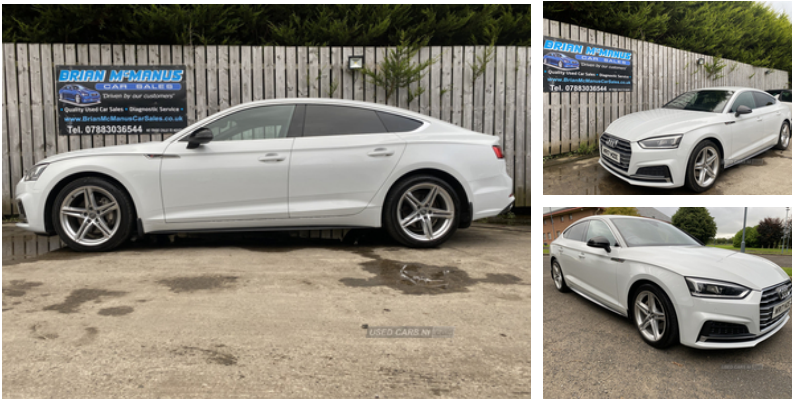

Audi A5 2.0 TDI Ultra S Line 5dr | Mar 2017

£15,450

2017 Audi A5 2.0 TDI Ultra S'Line 190Bhp lovely Low Mileage A5 and looks great in this Colour, car has service history and has just been serviced by ourselves, Timing Belt has also been done, drives a dream, Very well spec'd car with Auto headlights Auto wipers Daytime running lights Sat Nav Bluetooth On board computer Multi function steering wheel Electric windows Adaptive Cruise control Optical rear Parking sensors Push button start Electric handbrake with auto hold ISO Fix Audi Drive Select Mode Half Leather Sports Seats Spare Key Finance available !!, get in touch to discuss a finance package to suit your needs 72k £15450 Call Brian on 07883036544 to arrange a Viewing/ Book a test Drive View all our stock on our website All cars Hpi checked and come with 3 months warranty

Miles:	72608
Fuel Type:	Diesel
Transmission:	Manual
Colour:	White
Engine Size:	1968
Tax Band:	C (£35 p/a)
Body Style:	Coupe
Insurance group:	39E
Reg:	WR17MZE

Technical Specs

DIMENSIONS	
Length:	4733mm
Width:	1843mm
Height:	1386mm
Seats:	5
Luggage Capacity (Seats Up):	480L
Gross Weight:	2095KG
Max. Loading Weight:	595KG
PERFORMANCE & ECONOMY	
Fuel Consum. (Urban Cold):	55.4MPG
Fuel Consum. (Extra Urban):	72.4MPG
Fuel Consum. (Combined):	65.7MPG
Fuel Tank Capacity:	40L
Number Of Gears:	6 SPEED
Top Speed:	130MPH
Acceleration 0-100 km/h:	8s
Engine Power BHP:	187.7BHP