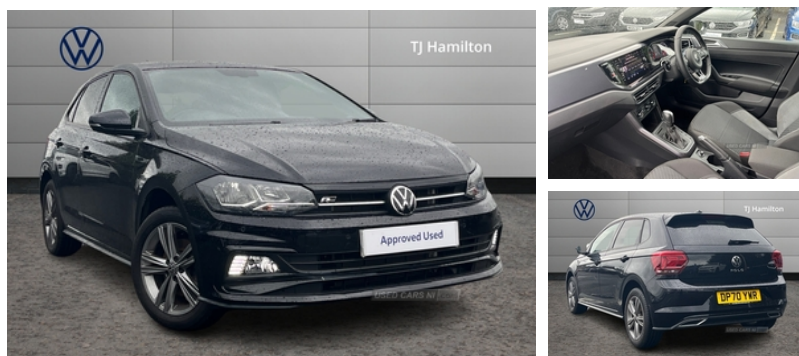

## Volkswagen Polo 1.0 TSI 110 R-Line 5dr DSG | Feb 2021

# £17,295

Exterior Features, Metallic paint, Exterior Features, Electric front windows, Front windscreen washers and wipers with 4 speed intermittent delay, Heated rear window with auto timer, Rear electric windows, Rear windscreen washer and wiper with interval delay, reverse activated, Galvanised body, Black grille with chrome surround, Body colour door handles, Body coloured side sills, Chrome trimmed strip on lower bumper, Left and right chrome effect trapezoid fascia exhaust tailpipe surrounds, Rear diffuser, Unique R Line badging, High level 3rd brake light, LED darkened rear light clusters, LED daytime running lights, LED rear number plate lights, Safety, ABS, Automatic post collision braking, ESP with EDL + ASR, Front/rear disc brakes, HBA (Hydraulic Brake Assist), Hill hold control, Driver alert system, Power assisted speed sensitive steering, Electrically foldable, adjustable and heated door mirrors with reverse activated kerb view adjustment on passenger's side, 3 point height adj front seatbelts + pretensioners, 3x3 point rear seatbelts, Driver/front passenger airbag, Drivers and front passengers safety optimised head restraints, Front and rear passenger curtain airbags, Front passenger airbag deactivation, Front seat side impact airbags, Single tone horn, Tyre pressure monitoring system, Interior Features, Front + rear carpet mats, Dust/pollen filter, 2 bag hooks in luggage compartment, 2 front cupholders and 12 V socket with cover, Carbon flag cloth upholstery, Centre console storage with open storage compartment, Chrome-plated electric mirror adjustment switch surround, Chrome-plated electric window button surround, Front centre armrest with 2 x USB-C ports in front and 2 x USB-C ports in the rear, Gear change