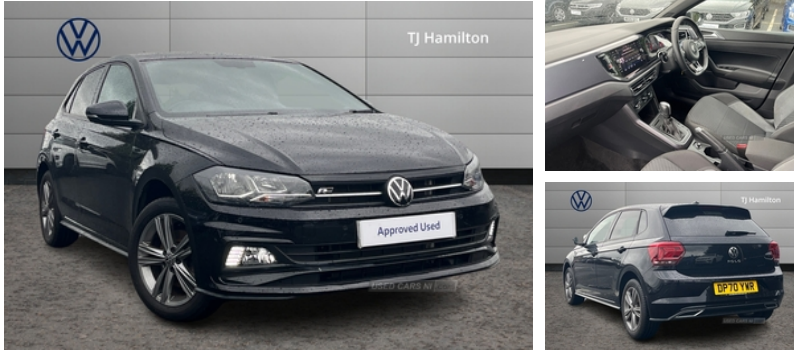

Volkswagen Polo 1.0 TSI 110 R-Line 5dr DSG | Feb 2021

2 YEARS UNLIMITED MILEAGE WARRANTY. 110BHP

£17,950

Exterior Features, Metallic paint, Exterior Features, Electric front windows, Front windscreen washers and wipers with 4 speed intermittent delay, Heated rear window with auto timer, Rear electric windows, Rear windscreen washer and wiper with interval delay, reverse activated, Galvanised body, Black grille with chrome surround, Body colour door handles, Body coloured side sills, Chrome trimmed strip on lower bumper, Left and right chrome effect trapezoid fascia exhaust tailpipe surrounds, Rear diffuser, Unique R Line badging, High level 3rd brake light, LED darkened rear light clusters, LED daytime running lights, LED rear number plate lights, Safety, ABS, Automatic post collision braking, ESP with EDL + ASR, Front/rear disc brakes, HBA (Hydraulic Brake Assist), Hill hold control, Driver alert system, Power assisted speed sensitive steering, Electrically foldable, adjustable and heated door mirrors with reverse activated kerb view adjustment on passenger's side, 3 point height adj front seatbelts + pretensioners, 3x3 point rear seatbelts, Driver/front passenger airbag, Drivers and front passengers safety optimised head restraints, Front and rear passenger curtain airbags, Front passenger airbag deactivation, Front seat side impact airbags, Single tone horn, Tyre pressure monitoring system, Interior Features, Front + rear carpet mats, Dust/pollen filter, 2 bag hooks in luggage compartment, 2 front cupholders and 12 V socket with cover, Carbon flag cloth upholstery, Centre console storage with open storage compartment, Chrome-plated electric mirror adjustment switch surround, Chrome-plated electric window button surround, Front centre armrest with 2 x USB-C ports in front and 2 x USB-C ports in the rear, Gear change selection via paddle shift on steering wheel, Gear lever gaiter in black trim surround, Glovebox, Handbrake grip button in chrome effect, Height/reach adjustable steering column, Leather gear