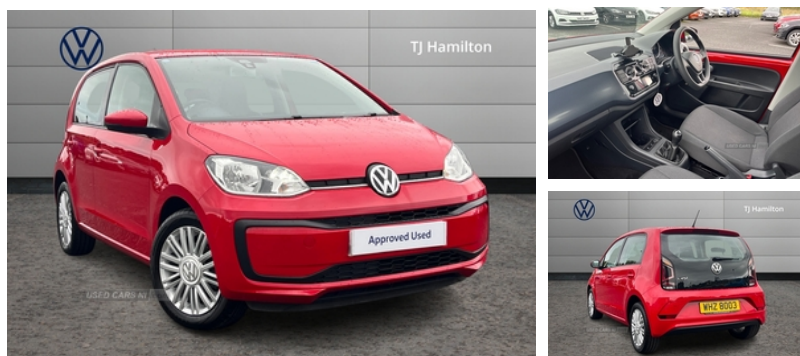

Volkswagen Up 1.0 Move Up Tech Edition 5dr [Start Stop] | Mar 2019

£8,495

Exterior Features, Electric front windows, Front wash/wipe with interval delay, Heated rear window, Rear windscreen washer and wiper with interval delay, Galvanised body, Black radiator grille, Body colour door handles, Body coloured bumpers, Chrome headlight surround, Halogen clear headlights with integrated indicators and range adjustable, High level 3rd brake light, LED daytime running lights, Rear fog lights, Safety, ABS, ESP with EDL + ASR, HBA (Hydraulic Brake Assist), Hill hold control, Volkswagen roadside assistance, Speed sensitive power steering, Manually dimming rear view mirror, 3 point height adj front seatbelts + pretensioners, Driver and passenger airbags, Driver/front passenger side airbags, Front thorax airbags, Seatbelt warning lamp and buzzer, Two 3 point rear seatbelts, Tyre pressure warning, Miscellaneous, 'Lights On' Reminder warning buzzer, Digital clock, Multifunction computer, Multifunction display plus, Rev counter, Service interval indicator, Speedometer, electronic odometer and fuel gauge, Battery regeneration during braking, Trim, Black cube upper dash, High gloss black surrounds for air vents, 60/40 split folding rear seat, Driver seat height adjust, Front head restraints, Height adjustable rear head restraints, Isofix Preparation 2 Rear child seats, Audio / Communications, 6 speakers, Composition colour system with 5" screen, DAB, AUX in socket, SD card, MP3/WMA/AAC, 4 X 20W, bluetooth, audio connection and USB connectivity, Smartphone interface navigation with USB Connection, Twin tuner, USB connection, Interior Features, 12V accessory power point in centre console, 2 cupholders, Chrome interior door handles, Fusion cloth upholstery, Glovebox, Height

Miles:	31100
Fuel Type:	Petrol
Transmission:	Manual
Colour:	Red
Engine Size:	999
CO2 Emission:	95
Tax Band:	Petrol/Diesel (£190 p/a)
Body Style:	Hatchback
Insurance group:	3P
Reg:	WHZ8003

Technical Specs