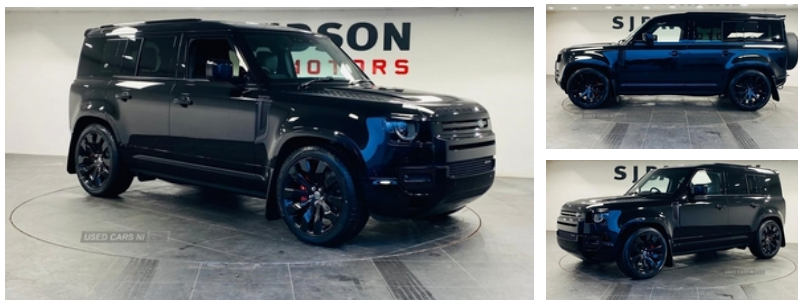

Land Rover Defender 3.0 D300 X Dynamic SE 110 5dr Auto [5 Seat] | Apr 2021

£62,995

PAN ROOF, BLACK PACK, 22 ALLOYS

Panoramic Tilt & Slide Sunroof, Exterior Black Pack, 22" Alloy Wheels - 5 Spoke Included, Privacy Glass, Surround View Camera, 22" Urban Alloys - Optional Extra

Miles:	42377
Fuel Type:	Diesel
Transmission:	Automatic
Colour:	Black
Engine Size:	2996
Tax Band:	Petrol/Diesel (£570 p/a)
Body Style:	Sport utility vehicle
Insurance group:	42E
Reg:	UGZ9604

Technical Specs

DIMENSIONS	
Length:	5018mm
Width:	2008mm
Height:	1967mm
Seats:	7
Gross Weight:	3280KG
Max. Loading Weight:	884KG

PERFORMANCE & ECONOMY	
Fuel Consum. (Combined):	31.7MPG
Fuel Tank Capacity:	85L
Number Of Gears:	8 SPEED
Top Speed:	119MPH
Acceleration 0-100 km/h:	7s
Engine Power BHP:	296.4BHP