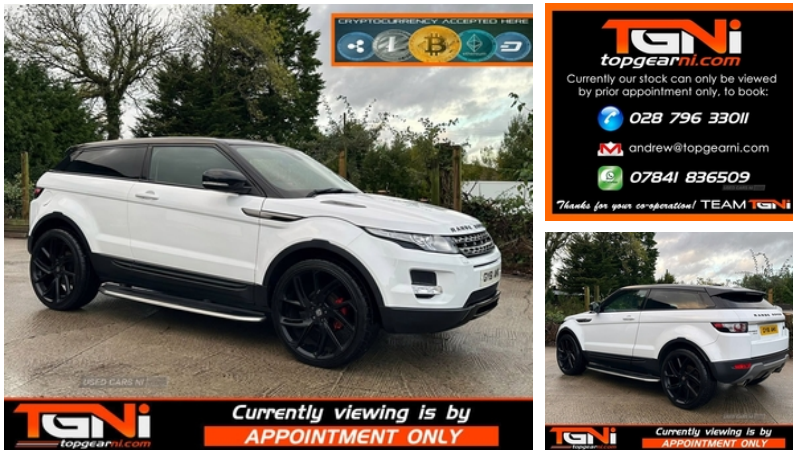

53a Ballyronan Road Magherafelt Co. Derry, Magherafelt, BT45 6EW
Office 9am - 6pm Only: 028 796 33011 | Andrew: 07841836509 | Paul: 07701031650

Land Rover Range Rover Evoque 2.2 SD4 Pure 3dr | Oct 2011

£9,995

3 DOOR DIESEL MANUAL, BLACK LEATHER, BLACK TOP & SIDE STEPS

Miles:	108000
Fuel Type:	Diesel
Transmission:	Manual
Colour:	White
Engine Size:	2179
CO2 Emission:	149
Tax Band:	F (£210 p/a)
Body Style:	Sport utility vehicle
Insurance group:	32E
Reg:	GY61AMX

Technical Specs

DIMENSIONS

Length:	4355mm
Width:	1900mm
Height:	1605mm
Seats:	4
Luggage Capacity (Seats Up):	550L
Gross Weight:	2350KG
Max. Loading Weight:	680KG

PERFORMANCE & ECONOMY

Fuel Consum. (Urban Cold):	42.2MPG
Fuel Consum. (Extra Urban):	54.3MPG
Fuel Consum. (Combined):	49.6MPG
Fuel Tank Capacity:	60L
Number Of Gears:	6 SPEED
Top Speed:	124MPH
Engine Power BHP:	187.7BHP

Beautiful Fuji White Evoque Pure with contrasting black heated leather interior. Covered 108k miles with spec including

- Front and Rear PDC
- Heated Leather
- Bluetooth Handsfree
- Rear Privacy
- Multi Function Steering Wheel
- Side Steps
- 22" Alloys Included