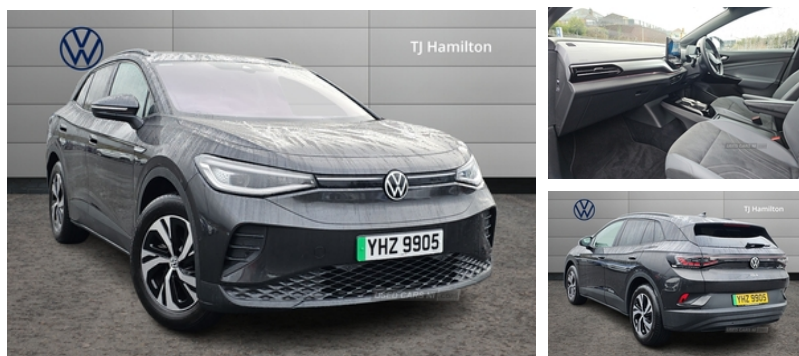

Volkswagen ID.4 125kW Style Pure Perform 52kWh 5dr Auto [110kW Ch] | Jan 2023

£27,362

Exterior Features, Acoustic glazing rear window and side windows darkened at the rear, Front and rear electric windows, Heated clear glass windshield, Heated rear window, Heated washer nozzles in front, Laminated safety glass windshield, heated (w/o wires), infrared-reflecting windshield, sound-insulating, Rain sensor, Rear wiper, Body colour door handles, Body coloured bumpers, Rear side wing doors, Automatic headlights, Third brake light, Safety, Anti-lock braking system (ABS), Electronic parking brake with auto hold, Electronic Stability Programme (ESP), Front disc brakes, Traction control, Adaptive cruise control ACC stop and go including speed limiter, Driver alert system, Driver profile selection, Dynamic road sign display, Emergency call control unit with eCall, Multifunction camera, Winter driving mode with ASR deactivation button, Automatic dimming interior rear view mirror, Body coloured door mirrors with intergrated indicators, Power adjustable, heated and folding wing mirrors, 3x3 point rear seat belts, Child safety lock, Curtain airbag system for front and rear passengers, Driver and front passenger airbag with front passenger airbag deactivation, First aid kit with warning triangle and safety vest, Proactive passenger protection system in combination with front assist, Seat belt reminder (Japan design), Seatbelt tensioners in front and rear outside, pyrotechnic belt end fitting tensioners at the front, Side airbag in front with curtain airbag and interaction airbag in front, Single horn, Tyre pressure monitor, Interior Features, Front + rear carpet mats, Electric auxiliary air heater, 2 USB-C ports in the front, 2 USB-C charging sockets on the center console in the rear, Art Velours microfleece cloth