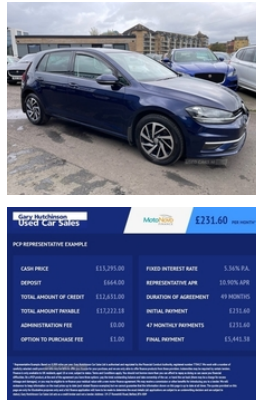

**Volkswagen Golf 1.6 TDI Match 5dr | Feb 2019**  
**LOCAL NI CAR VW S/ HISTORY SAT NAV**

**£12,995**

<b>Miles:</b>	59916
<b>Fuel Type:</b>	DIESEL
<b>Transmission:</b>	Manual
<b>Colour:</b>	Blue
<b>Engine Size:</b>	1598
<b>CO2 Emission:</b>	108
<b>Tax Band:</b>	Petrol/Diesel (£190 p/a)
<b>Body Style:</b>	Hatchback
<b>Insurance group:</b>	13E
<b>Reg:</b>	GM68WXY

Local NI Owner With Only 59916 Miles With A VW Service History ... Full Match Spec Including Colour Screen Sat Nav , 16" Alloys , Adaptive Cruise Control , Front and Rear Parking Sensors , Bluetooth , Full Electrics , Air Con etc Superb Driving Car Producing 115 BHP Yet Returning 57 MPG Combined ... Price Includes 6 Months Warranty ... Finance Options Available On Request Tailored To Suit You ... High Spec Low Mileage VW Golf Diesel Match At a Very Affordable Price ...Finance Available On Request All Our Vehicles Come Fully Serviced With Parts & Labour Warranty , HPI Checked With Warranted Mileage , Fully Valeted And We Always Make Sure They Have Fuel Ready To Be Enjoyed !!! We are Southern Ireland Export Specialists Offering a Hassle Free Buying Experience Including Convenient Location next to Belfast Central Railway Station which is serviced Nine times daily by Dublin Connection

**Technical Specs**

**DIMENSIONS**

<b>Length:</b>	4258mm
<b>Width:</b>	1799mm
<b>Height:</b>	1492mm
<b>Seats:</b>	5
<b>Luggage Capacity (Seats Up):</b>	380L
<b>Gross Weight:</b>	1800KG
<b>Max. Loading Weight:</b>	499KG