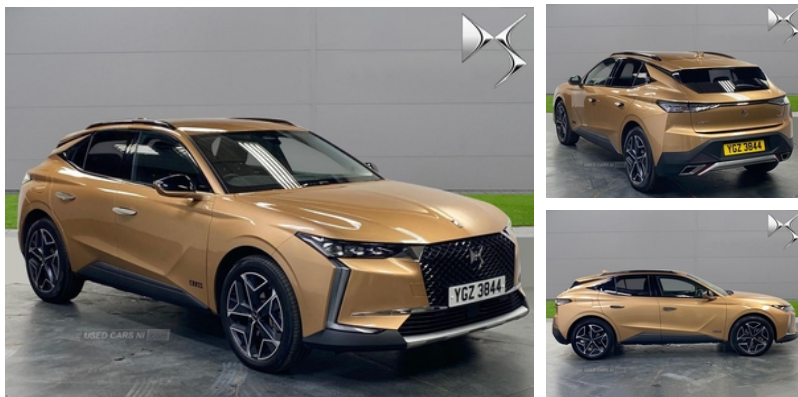

## DS 4 1.6 E-Tense Cross Rivoli 5Dr Eat8 | May 2023

# £24,499

### PLUG- IN/ HEATED LEATHER/ CAMERA

An absolutely stunning example of the DS 4, this Plug-In Hybrid E-Tense is finished in Copper Gold Metallic. This vehicle is full of extras including Full Black, Heated and Electric leather Seats with Memory function, Reversing Camera, Parking Sensors, LED Headlights, Automatic headlamps/wipers, Sat Nav

### Technical Specs

DIMENSIONS	
<b>Length:</b>	4400mm
<b>Width:</b>	1830mm
<b>Height:</b>	1470mm
<b>Seats:</b>	5
<b>Luggage Capacity (Seats Up):</b>	390L
<b>Gross Weight:</b>	2200KG
<b>Max. Loading Weight:</b>	547KG
PERFORMANCE & ECONOMY	
<b>Fuel Consum. (Combined):</b>	235.4MPG
<b>Fuel Tank Capacity:</b>	40L
<b>Number Of Gears:</b>	8 SPEED
<b>Top Speed:</b>	145MPH
<b>Acceleration 0-100 km/h:</b>	7.7s
<b>Engine Power BHP:</b>	221.3BHP