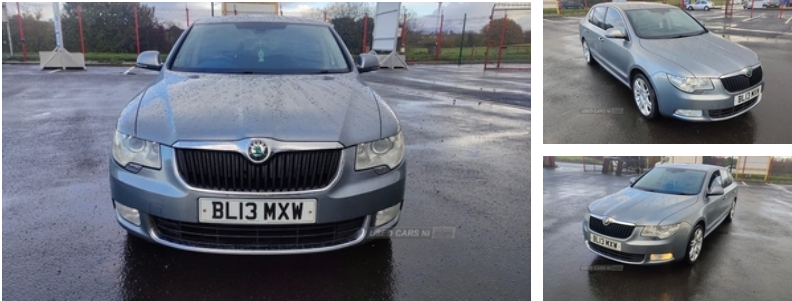

78 Strabane Road, Newtownstewart, BT784JZ
Mobile: 07921521840 | Office: 02881662324

Skoda Superb 2.0 TDI CR 170 Elegance 5dr DSG | Jul 2013

£3,750

MILEAGE WARRANTED, FSH & VRT AVAILABLE

Price Change!

From £4,250 to £3,900 This Vehicle includes: 168 BHP, Mileage Warranted, FSH, Start/Stop, SatNav, Bluetooth/Radio, Climate/Cruise Control, Auto Wipers/Lights, Multifunction Display, Parking Sensors, Leather Interior, Heated & Memory Leather Seats.

This Vehicle will be Sold with a full Service & Full Years Test, if needed VRT available.

For Further Details Contact: 07921521840

We also Deliver Across the UK & Ireland!

Vehicle Features

2 Isofix seat anchors, 3 point height adj front seatbelts + pretensioners, 3 rear 3 point seatbelts + pretensioners, 3 rear height adjustable headrests, 12v power point in centre console, 12V power point in luggage area, ABS + EDL + ASR + MSR + ESC, Additional storage compartment in boot, Adjustable instrument lighting, Aero wiper + intermittent function, Alarm with interior monitoring and backup alarm horn, Bi-Xenon headlights + Adaptive headlights, Bluetooth Telephone preparation, Body colour bumpers, Body colour door mirrors and handles, Boot lock time delay, Catvision, Central sunvisor, Chrome grille surround, Chrome illuminated interior door handles, Chrome ledge on rear doors, Chrome side moulding trim, Chrome trim on tailgate, Chrome window surround, Cornering front fog lights, Cruise control, Curtain airbags, Diesel particulate filter, Door mirror memory, Door open warning, Door puddle lights, Driver's seatbelt undone warning light, Driver/Front Passenger airbags, Driver/front passenger side airbags, Drivers knee airbag, Dual zone air conditioning,

Miles:	207000
Fuel Type:	Diesel
Transmission:	Semi-Automatic
Colour:	Grey
Engine Size:	1968
CO2 Emission:	157
Tax Band:	G (£255 p/a)
Body Style:	Saloon
Insurance group:	22E
Reg:	BL13MXW

Technical Specs