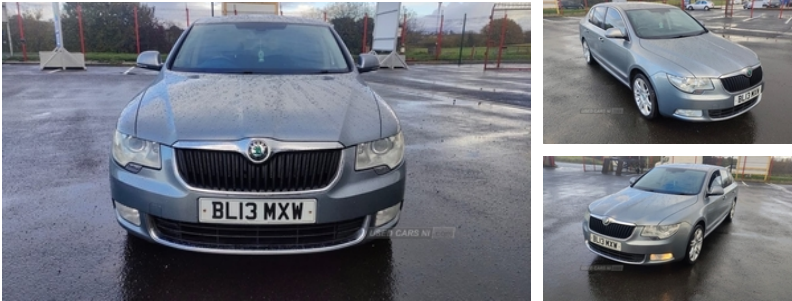

## Skoda Superb 2.0 TDI CR 170 Elegance 5dr DSG | Jul 2013

# £3,750

**MILEAGE WARRANTED, FSH & VRT AVAILABLE**

### Price Change!

From £4,250 to £3,900 This Vehicle includes: 168 BHP, Mileage Warranted, FSH, Start/Stop, SatNav, Bluetooth/Radio, Climate/Cruise Control, Auto Wipers/Lights, Multifunction Display, Parking Sensors, Leather Interior, Heated & Memory Leather Seats.

<b>Miles:</b>	207000
<b>Fuel Type:</b>	Diesel
<b>Transmission:</b>	Semi-Automatic
<b>Colour:</b>	Grey
<b>Engine Size:</b>	1968
<b>CO2 Emission:</b>	157
<b>Tax Band:</b>	G (£255 p/a)
<b>Body Style:</b>	Saloon
<b>Insurance group:</b>	22E
<b>Reg:</b>	BL13MXW