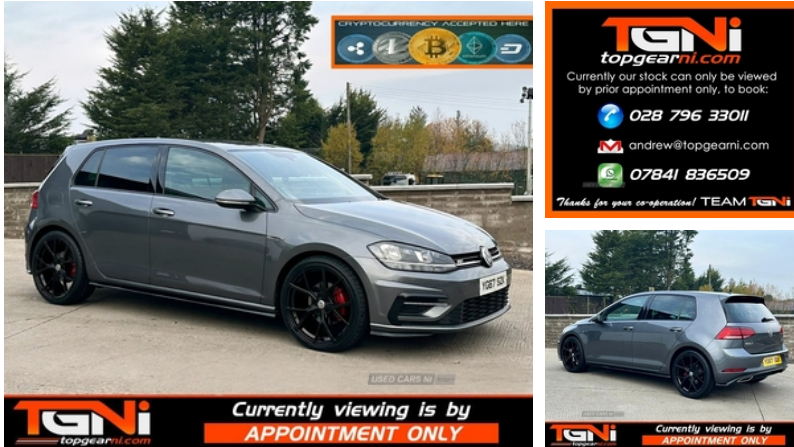

53a Ballyronan Road Magherafelt Co. Derry, Magherafelt, BT45 6EW
Office 9am - 6pm Only: 028 796 33011 | Andrew: 07841836509 | Paul: 07701031650

Volkswagen Golf 2.0 TDI R-Line 5dr DSG | Feb 2018

£15,495

INDIUM GREY 2.0TDI R- LINE DSG

Miles:	79000
Fuel Type:	Diesel
Transmission:	Semi-Automatic
Colour:	Indium Grey
Engine Size:	1968
CO2 Emission:	117
Tax Band:	Petrol/Diesel (£190 p/a)
Body Style:	Hatchback
Insurance group:	20E
Reg:	YG67SZK

Indium Grey Golf 5 Door with 79k from new. Strong service history with MOT to July 2024

- Adaptive Cruise Control
- Bluetooth Handsfree
- Car Net App
- Rear PDC
- DAB Radio

Fitted with Brand New 19" wheels & tyres - please note these are an optional extra £895

Opening Hours:
Mon-Friday 9am to 6pm,
Late night Thursday to 8pm
Saturday 9am to 2pm,
Sundays - Closed

Indoor bright and dry viewing area available on request.

Technical Specs

DIMENSIONS	
Length:	4258mm
Width:	1799mm
Height:	1492mm
Seats:	5
Luggage Capacity (Seats Up):	380L
Gross Weight:	1880KG
Max. Loading Weight:	564KG
PERFORMANCE & ECONOMY	
Fuel Consum. (Urban Cold):	54.3MPG
Fuel Consum. (Extra Urban):	70.6MPG
Fuel Consum. (Combined):	62.8MPG
Fuel Tank Capacity:	50L
Number Of Gears:	7 SPEED
Top Speed:	133MPH
Acceleration 0-100 km/h:	8.6s
Engine Power BHP:	147.5BHP