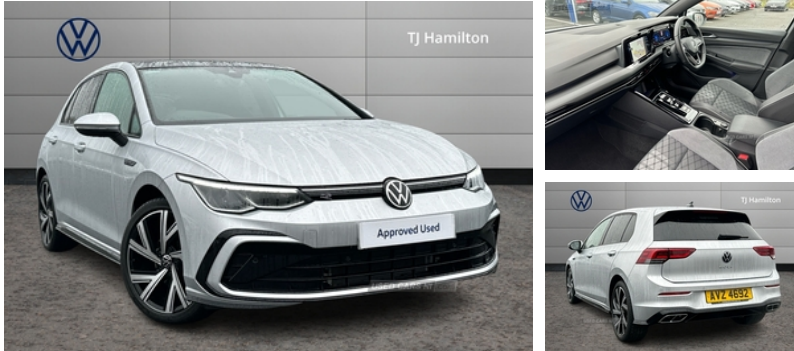

# £30,950

**PANORAMIC ROOF, 18" BERGAMO ALLOYS, REAR CAMERA.  
EX- DEMO**

Exterior Features, Electric sliding/tilting panoramic glass sunroof with integrated roller blind, Metallic paint, Safety, Rear view camera, Paint - Metallic, Metallic - Reflex silver, Wheels, 18" Bergamo alloy wheel with anti theft wheel bolts, Exterior Features, Front and rear electric windows, Heat insulating glass windscreen, Heated rear windscreen, Rain sensor, Rear tinted glass 65% light absorbing from B pillar backwards, Rear windscreen washer and wiper with interval delay, Body colour door handles, Body colour rear roof spoiler, R Line body coloured bumpers, Rear side wing doors, Automatic headlamp activation with Coming home and Leaving home feature, Automatic headlights, Dynamic headlight range control, High level 3rd brake light, Highway light, LED daytime running lights, LED headlights incorporating turn signals, LED License plate illumination, Rear fog light on one side and reversing lights on both sides, Rear lights incorporating LED technology, Welcome light, Safety, ABS, Electronic parking brake with auto hold, ESC (Electronic Stability Control), Front disc brakes, Rear disc brakes, Adaptive cruise control (ACC) with speed limiter and front assist (reacting to vehicles pedestrians and cyclists), Driver alert system, Dynamic road sign display, Lane assist, Multifunction camera for distance control, PAS, Auto dimming rear view mirror, Body colour door mirrors with integrated indicators, Electrically heated and adjustable door mirrors with memory feature, 3 point height adj front seatbelts + pretensioners, 3 rear three point seatbelts, Child locks on rear doors, Driver and front passenger airbag with front passenger airbag deactivation, Drivers and front passengers safety optimised head restraints, Extended pedestrian protection measures, Front and rear passengers curtain airbag system including front side airbags, Front centre