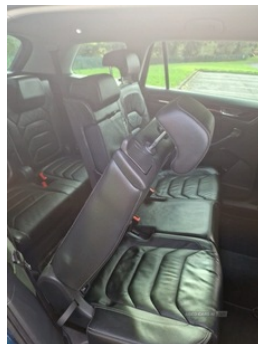

1 wakefield terrace, 1 Wakefield Terrace,
07725792830

Skoda Kodiaq 2.0 TDI Edition 5dr DSG [7 Seat] | Oct 2017

2 OWNERS, LOTS OF EXTRAS

Huge spec, Full Leather heated seats, sat nav, Media pack, retractable towbar, Lane assist, cool box, wireless charging, automatic, iso fix.

Vehicle Features

3 point front/outer rear seatbelts+pre-tensioners, 3 rear height adjustable headrests, 4 lashing points on luggage floor, 12V power point in luggage area, 12V socket in centre console, 60/40 split fold rear seat back, ABS + EDL + ASR + MSR + ESC, Adaptive front lighting system, Aero wiper + intermittent function, Alarm with interior monitoring and tilt sensor, Anti-theft wheel bolts, Auto dimming door mirrors, Auto dimming rear view mirror, Automatic activation of hazard warning lights, Automatic unlocking of doors in case of impact, Bluetooth system, Body colour bumpers, Body colour door mirrors and handles, Bolero Radio, Boot storage compartments, Centre console with storage/cupholders, Chrome gear shift lever, Chrome inner door handles, Chrome window surround, Colour maxidot, Columbus satellite navigation with 9.2" touch screen and integrated Wi-Fi, DAB Digital radio, Drive mode selector, Driver's glovebox with lid, Driver's storage box, Driver + front passenger lumbar support, Driver and passenger airbags, Drivers knee airbag, DVD