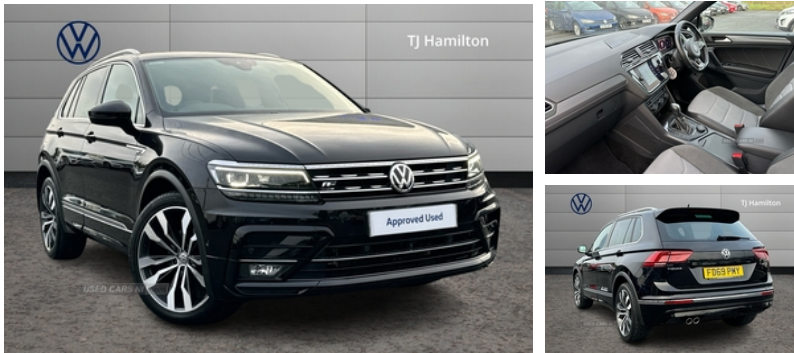

Volkswagen Tiguan 2.0 TDi 150 4Motion R-Line Tech 5dr DSG | Jan 2020

£27,450

*COMES WITH 2 YEARS UNLIMITED MILEAGE WARRANTY!

Exterior Features, Metallic paint, Exterior Features, Front and rear electric windows, Heated rear window, Rain sensor windscreen wipers, Rear tinted glass from B-pillar backwards approx 65% tinted, Rear windscreen washer and wiper with interval delay, Windscreen wipers/ intermittent wipe + 4 position delay, Aluminium decorative inserts in dash and door panels, Body colour door handles, Body colour rear spoiler, Body colour side skirt, Body coloured bumpers, Chrome side window surrounds, Chrome trimmed radiator grille, Electric panoramic sunroof with sunblind, Piano black front air intake and rear diffuser, R Line body kit, R Line side sills, Side skirts and rear bumper with chrome insert, Silver front underbody protection and rear diffuser, Silver roof rails, Unique R Line badging, 3D effect cherry red LED rear tail lights, Automatic activation of hazard warning lights, Coming/leaving home lighting function, Dusk sensor + auto driving lights, High level 3rd brake light, LED headlights with dynamic light assist daytime running lights and cornering front fog lights, LED rear number plate lights, Safety, ABS+EBD+Brake assist, DTC - Drag torque control, Electronic parking brake with auto hold, ESC with EDL, ASR, EDTC and trailer stabilisation function, Front ventilated disc brakes and rear disc brakes, Hill hold control, Adaptive cruise control, Area view with park assist steering and front and rear parking sensors, Distance control assist, Driver alert system with fatigue detection, Driver profile selection, Front assist, radar sensor controlled distance monitor, city emergency braking + predictive pedestrian protection, Lane assist, Progressive power assisted steering, Speed limiter, Auto dimming interior mirror, Body colour door mirrors, Electrically heated and foldable door mirrors, door mirror puddle lights and reverse activated kerb view adjustment on passenger's door mirror, 3 rear 3 point

Miles:	24500
Fuel Type:	Diesel
Transmission:	Semi Auto
Colour:	Black
Engine Size:	1968
CO2 Emission:	139
Tax Band:	Petrol/Diesel (£190 p/a)
Body Style:	Sport utility vehicle
Insurance group:	17E
Reg:	FD69PMY

Technical Specs

DIMENSIONS

Length:	4490mm
Width:	1859mm
Height:	1654mm
Seats:	5
Luggage Capacity (Seats Up):	615L
Gross Weight:	2310KG
Max. Loading Weight:	660KG

PERFORMANCE & ECONOMY

Fuel Consum. (Urban Cold):

Not AvailableMPG

Fuel Consum. (Extra Urban):

Not AvailableMPG

Fuel Consum. (Combined):

Not AvailableMPG

Fuel Tank Capacity:	60L
Number Of Gears:	7 SPEED