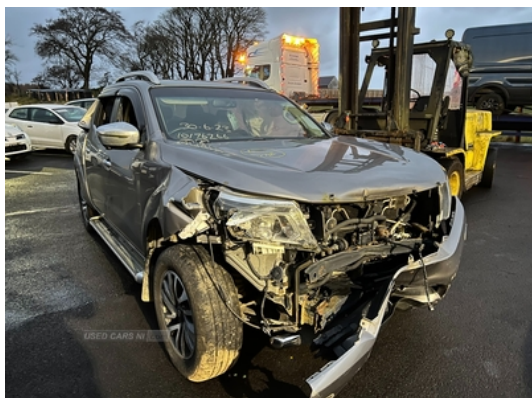

Nissan Navara Double Cab Pick Up Tekna 2.3dCi 190 4WD Auto | Mar 2018

Fuel Type:	Diesel
Transmission:	Automatic
Colour:	Grey
Engine Size:	2298
CO2 Emission:	183
Tax Band:	Light goods vehicle (£335 p/a)
Body Style:	Pickup
Reg:	WNZ898

Technical Specs

DIMENSIONS	
Length:	5330mm
Width:	1850mm
Height:	1805mm
Seats:	5
Luggage Capacity (Seats Up):	Not AvailableL
Gross Weight:	3045KG
PERFORMANCE & ECONOMY	
Fuel Consum. (Urban Cold):	32.5MPG
Fuel Consum. (Extra Urban):	47.9MPG
Fuel Consum. (Combined):	40.9MPG
Fuel Tank Capacity:	80L
Number Of Gears:	7 SPEED
Top Speed:	112MPH
Acceleration 0-100 km/h:	10.8s
Engine Power BHP:	187.7BHP